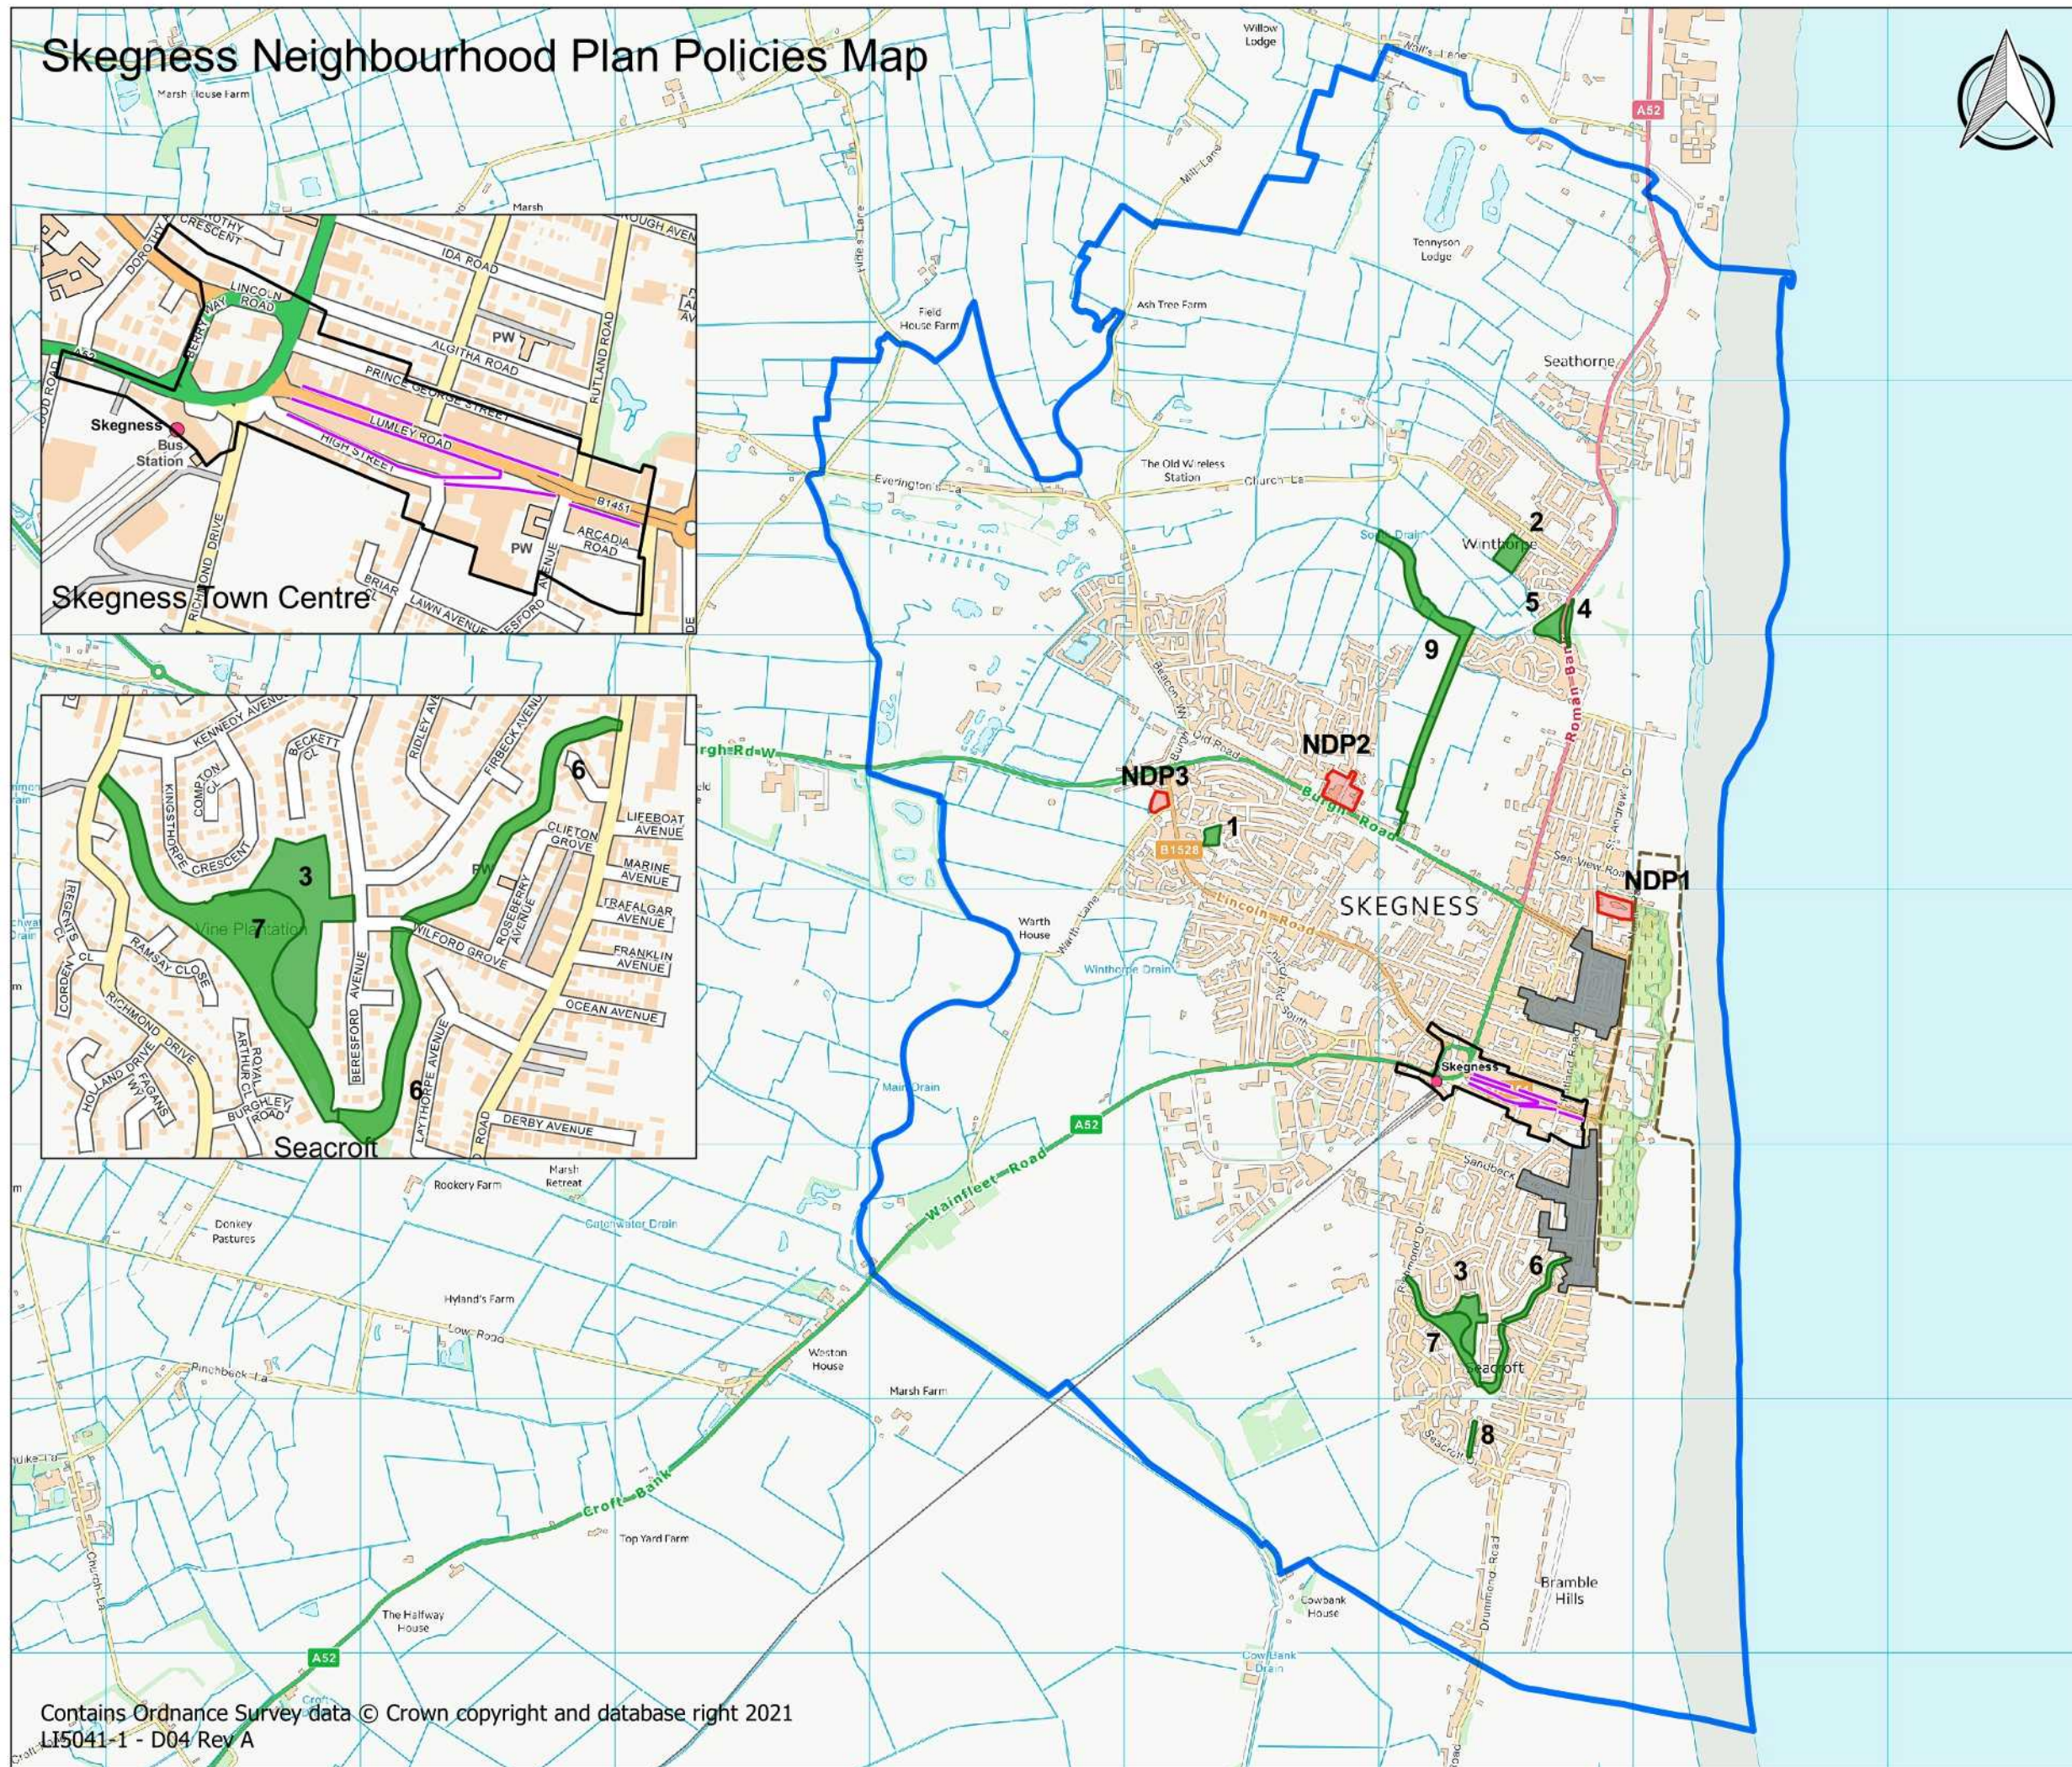

Skegness Neighbourhood Plan Policies Map

- Skegness Neighbourhood Area
- Town Centre Boundary (see Policies TC1-TC4)
- Primary Frontage (see Policy TC1)
- Serviced Holiday Accommodation Area (see Policies E2, V1, TC3)
- Skegness Esplanade and Tower Gardens
- Skegness Forshore (see Policies TC3, E2, V1)
- Local Green Spaces (see Policy D3)
 - 1 Alma Avenue Play Park
 - 2 Winthorpe Play Park
 - 3 Beresford Playing Field
 - 4 Green Space off Roman Bank
 - 5 Amenity Area Westway / Roman Bank
 - 6 Coronation Walk
 - 7 Vine Walk
 - 8 Croft Walk
 - 9 King George V Walk
- Site Allocations
 - NDP1 ELDC Council Offices, North Parade
 - NDP2 Skegness Fire Station and Firemen Houses, Churchill Avenue
 - NDP3 Skegness Household Waste Recycling Centre, Warth Lane