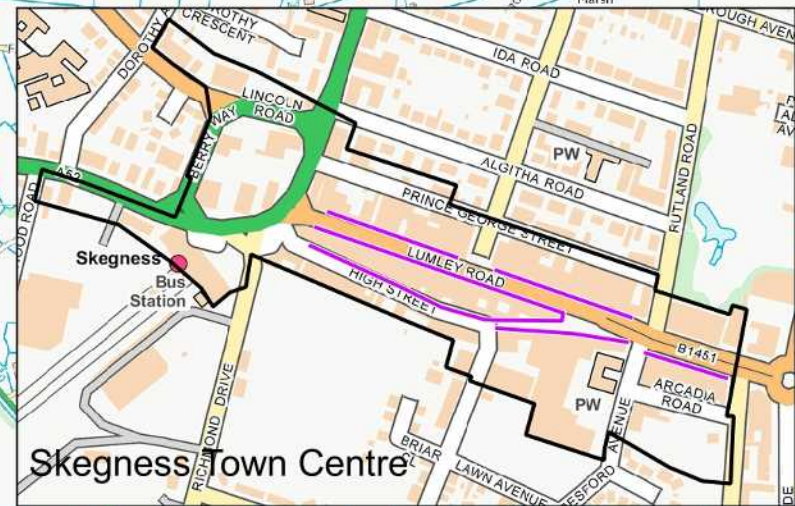

Skegness Neighbourhood Plan Policies Map

- Skegness Neighbourhood Area
- Town Centre Boundary (see Policies TC1-TC4)
- Primary Frontage (see Policy TC1)
- Serviced Holiday Accommodation Area (see Policies E2, V1, TC3)
- Skegness Esplanade and Tower Gardens
- Skegness Forshore (see Policies TC3, E2, V1)
- Local Green Spaces (see Policy D3)
 - 1 Alma Avenue Play Park
 - 2 Winthorpe Play Park
 - 3 Beresford Playing Field
 - 4 Green Space off Roman Bank
 - 5 Amenity Area Westway / Roman Bank
 - 6 Coronation Walk
 - 7 Vine Walk
 - 8 Croft Walk
 - 9 King George V Walk
- Site Allocations
 - NDP1 ELDC Council Offices, North Parade
 - NDP2 Skegness Fire Station and Firemen Houses, Churchill Avenue
 - NDP3 Skegness Household Waste Recycling Centre, Warth Lane