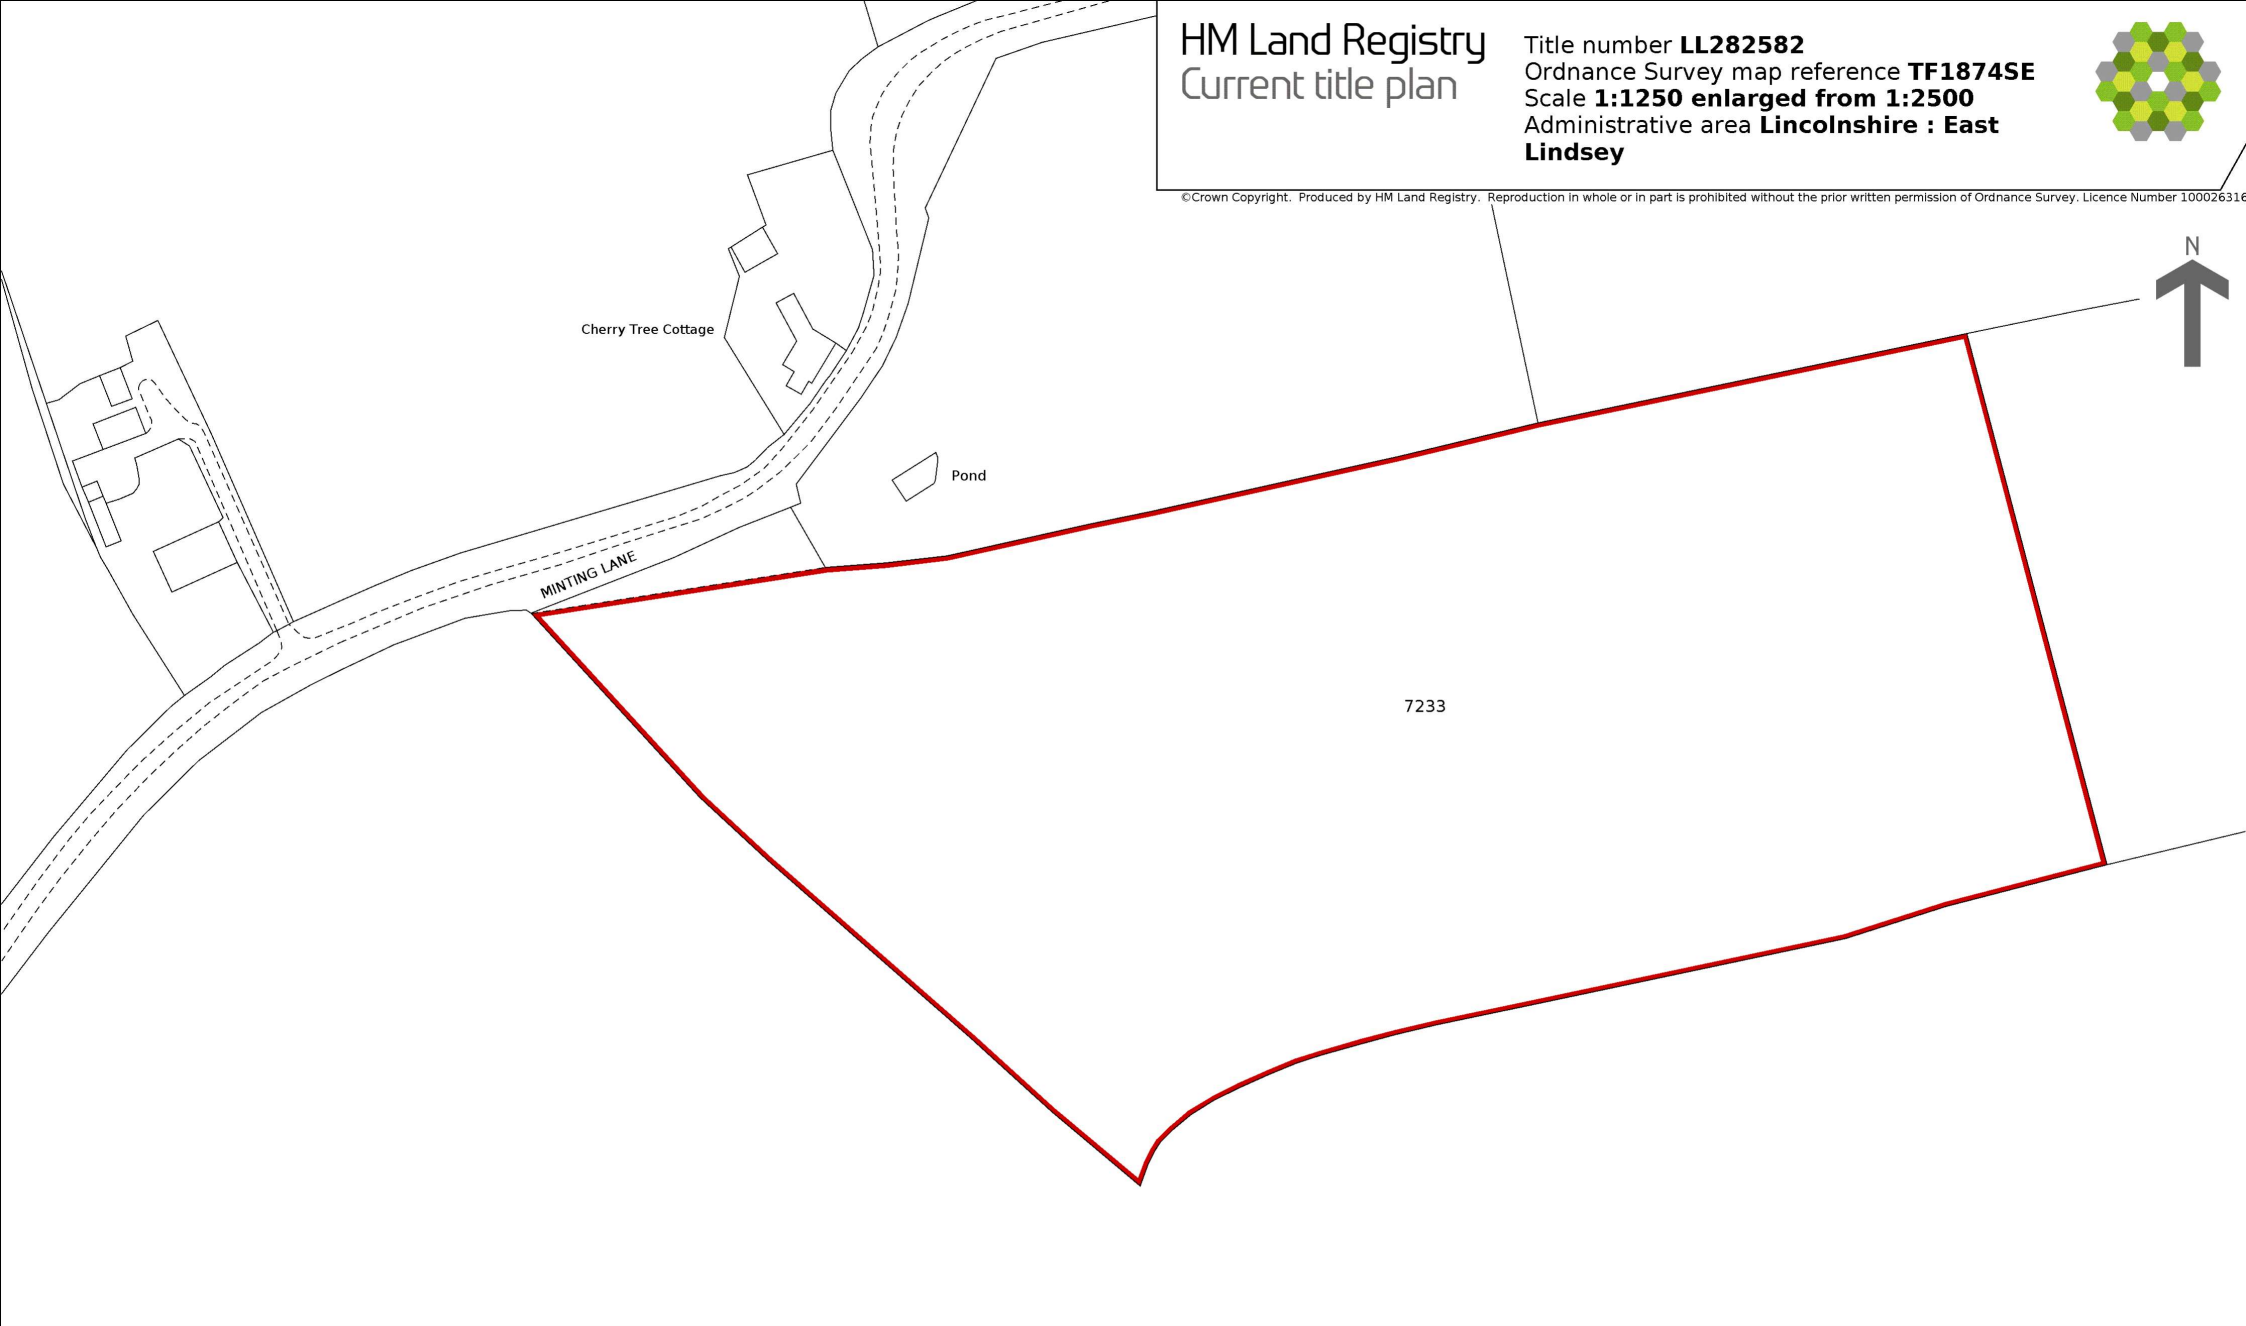

HM Land Registry
Current title plan

Title number **LL282582**
Ordnance Survey map reference **TF1874SE**
Scale **1:1250 enlarged from 1:2500**
Administrative area **Lincolnshire : East Lindsey**

©Crown Copyright. Produced by HM Land Registry. Reproduction in whole or in part is prohibited without the prior written permission of Ordnance Survey. Licence Number 10002631

This title is dealt with by HM Land Registry, Kingston upon Hull Office.