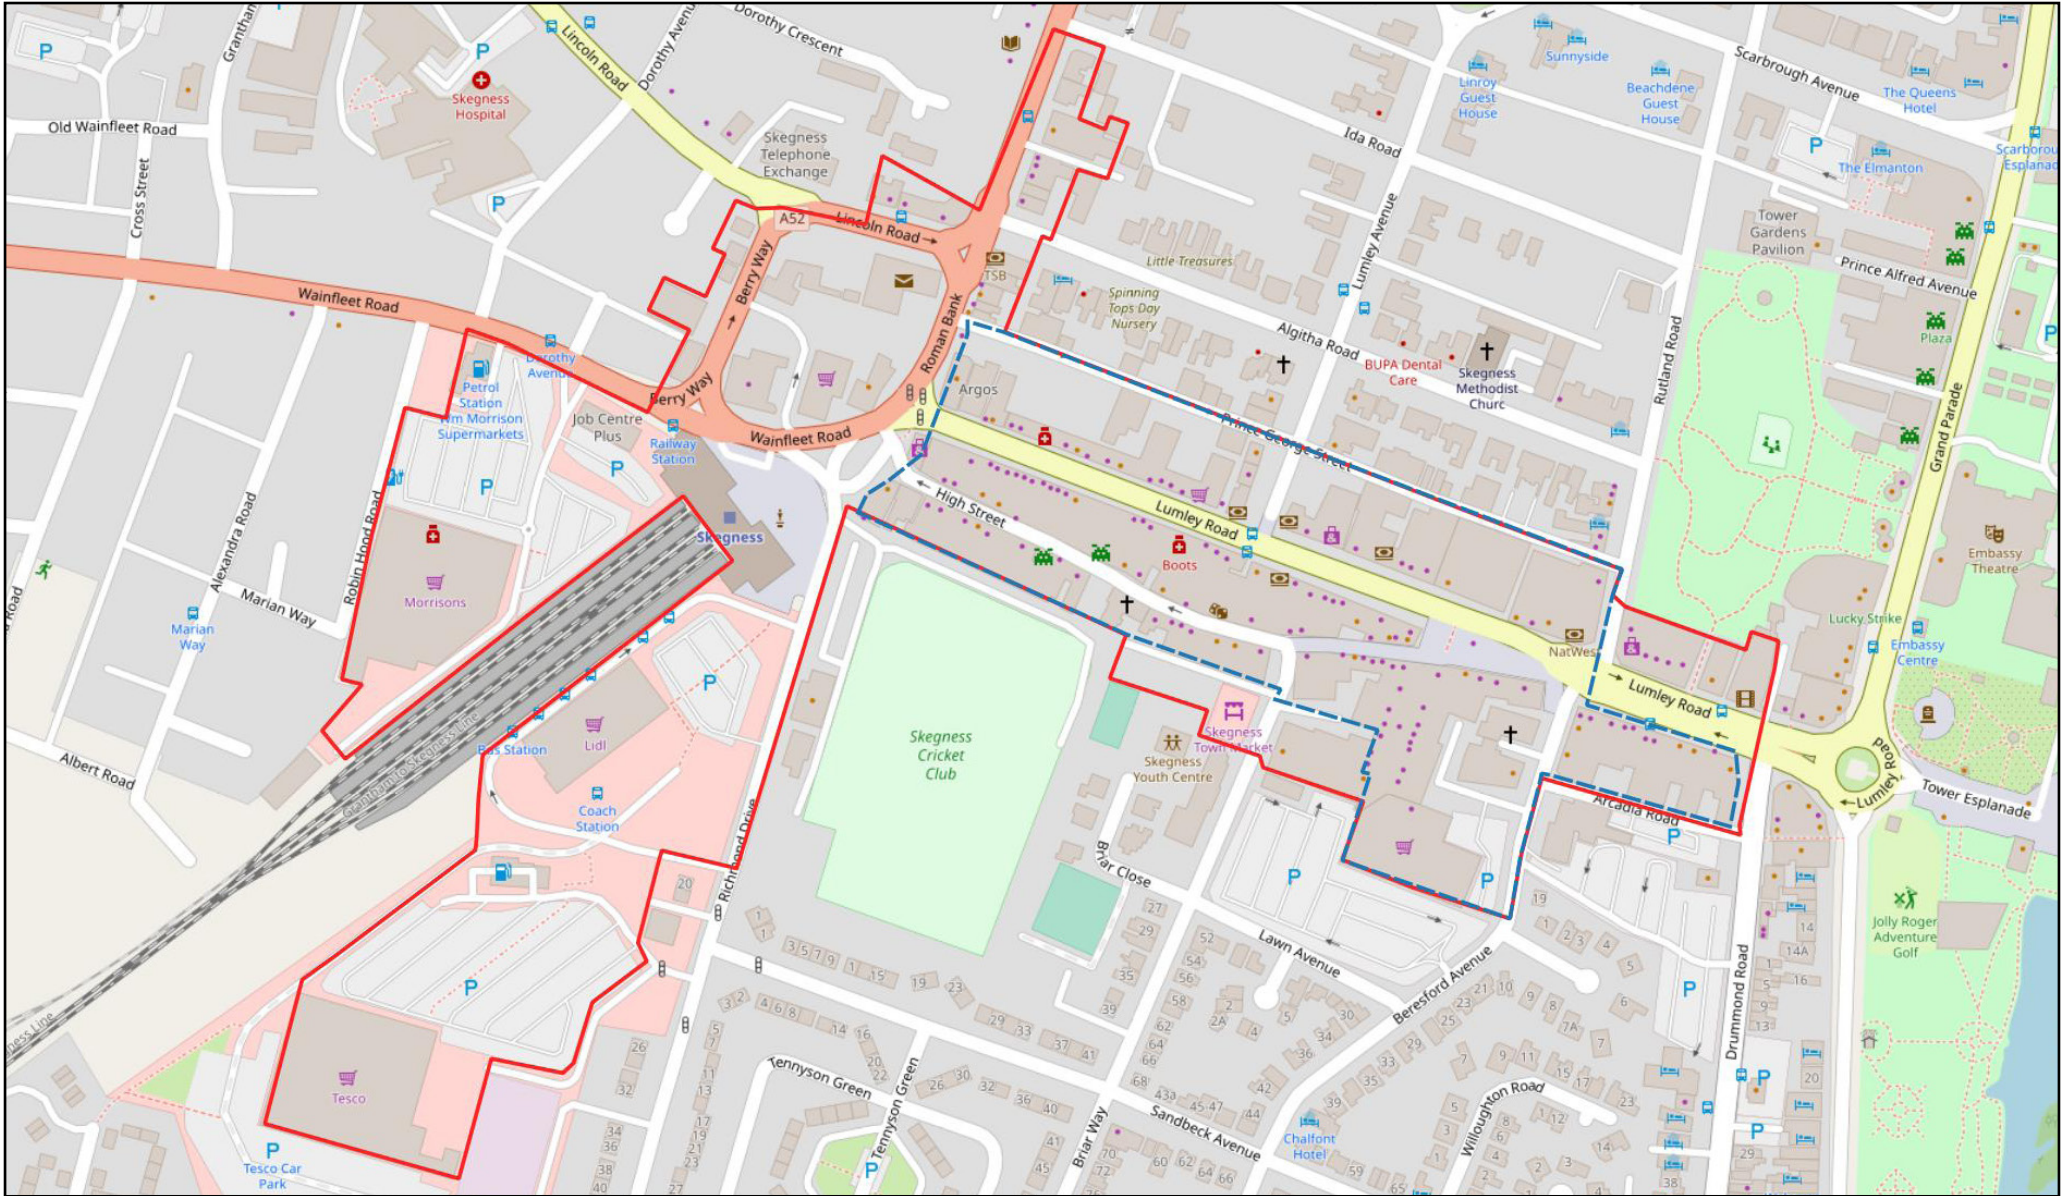

Appendix 5 – Recommended Town Centre Boundaries

Client
East Lindsey District Council

Project
East Lindsey Retail Study

Description
Skegness Recommended Town Centre Boundaries

Key

- Primary Shopping Area
- Proposed
- Town Centre Boundary
- Nexus Proposed Boundary

Map data © OpenStreetMap contributors

Client
East Lindsey District Council

Project
East Lindsey Retail Study

Description
Louth Recommended Town Centre Boundaries

Key

- Primary Shopping Area
- Proposed
- Town Centre Boundary
- Nexus Proposed Boundary

Map data © OpenStreetMap contributors