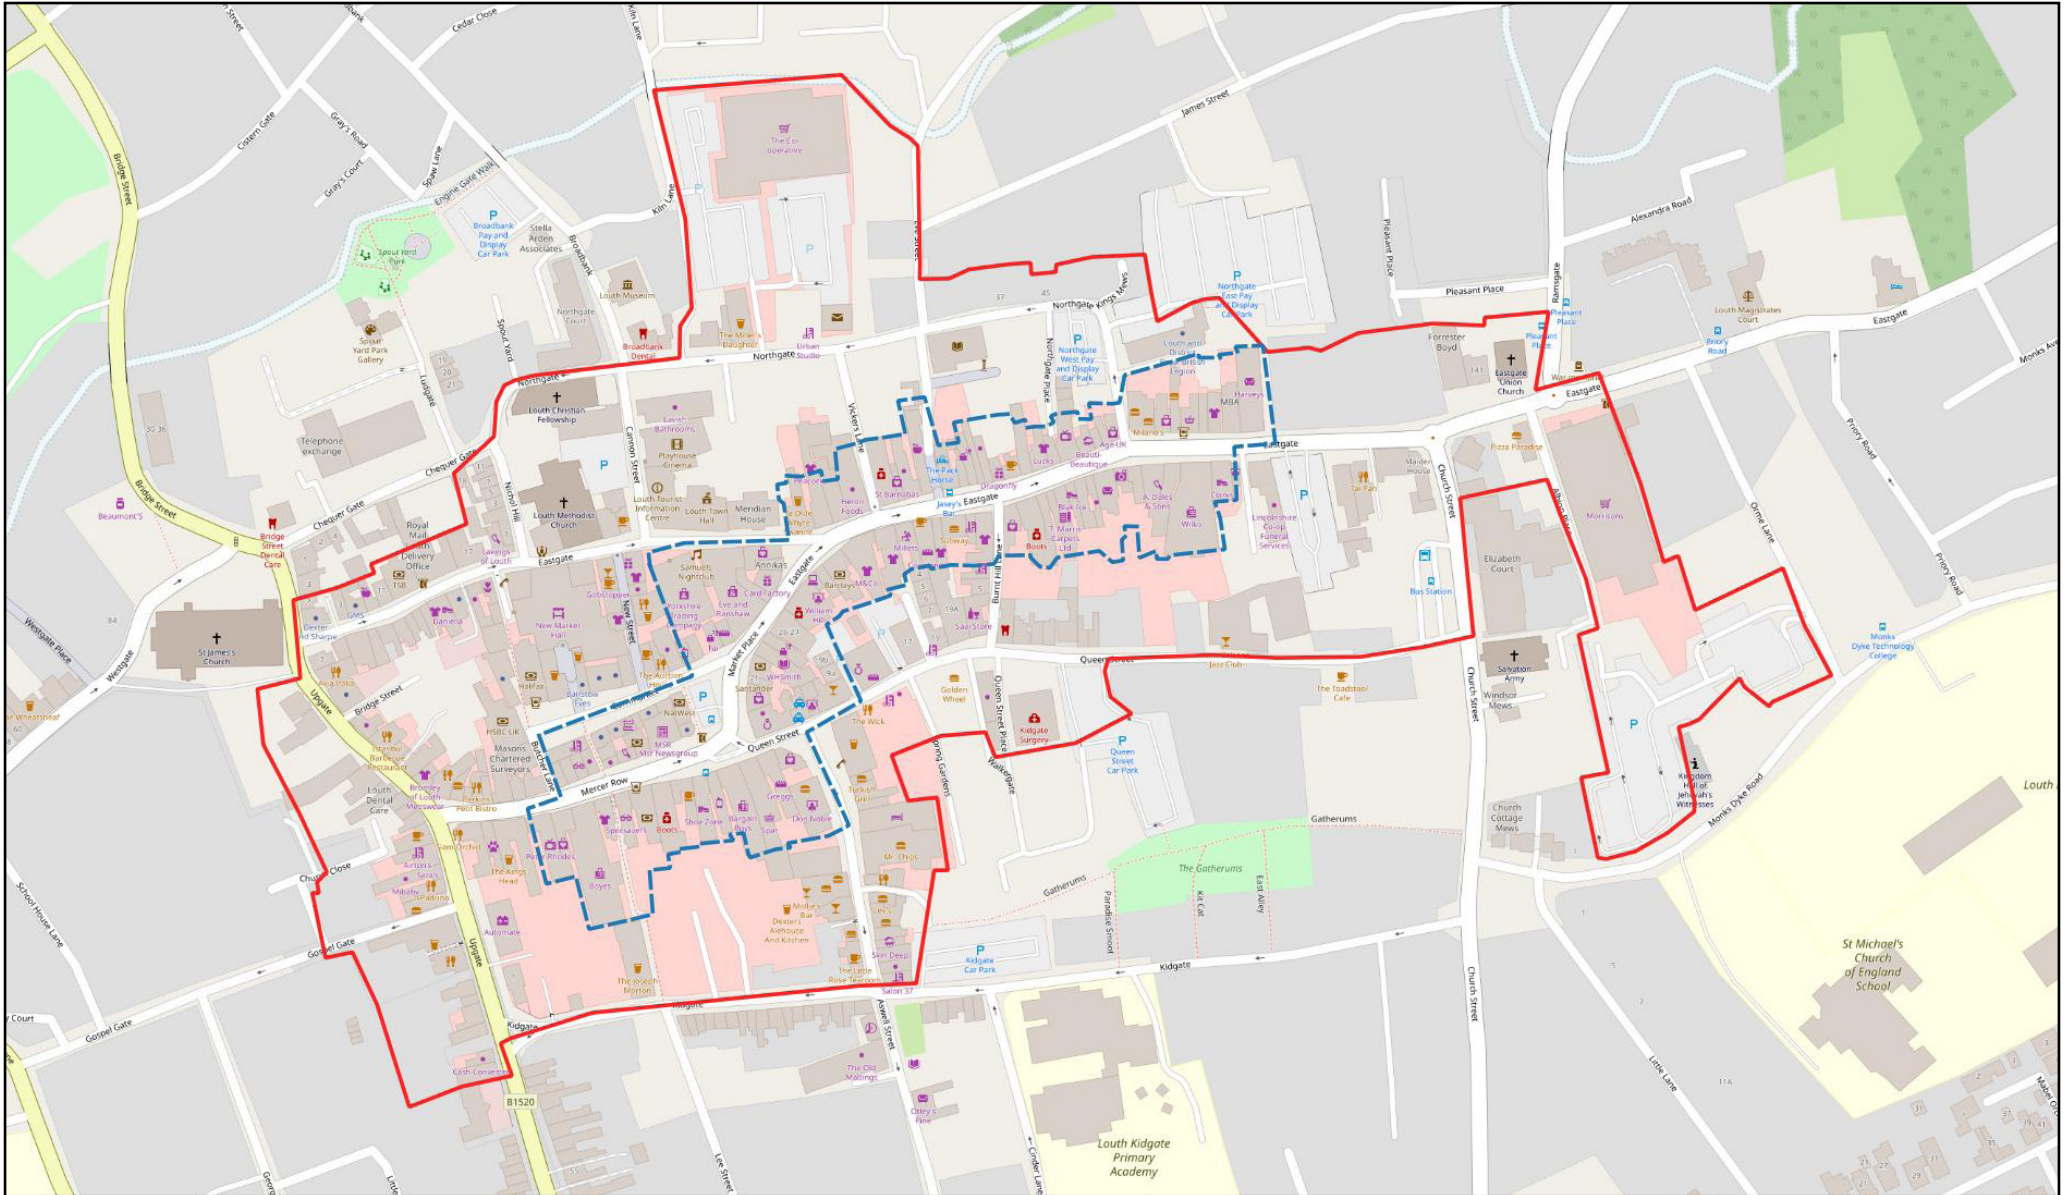

Appendix 5 – Recommended Town Centre Boundaries

Client
East Lindsey District Council

Project
East Lindsey Retail Study

Description
Skegness Recommended Town Centre Boundaries

Key

- Primary Shopping Area
- Proposed
- Town Centre Boundary
- Nexus Proposed Boundary

Map data © OpenStreetMap contributors

Client
East Lindsey District Council

Project
East Lindsey Retail Study

Description
Louth Recommended Town Centre Boundaries

Key

- Primary Shopping Area
- Proposed
- Town Centre Boundary
- Nexus Proposed Boundary

Map data © OpenStreetMap contributors