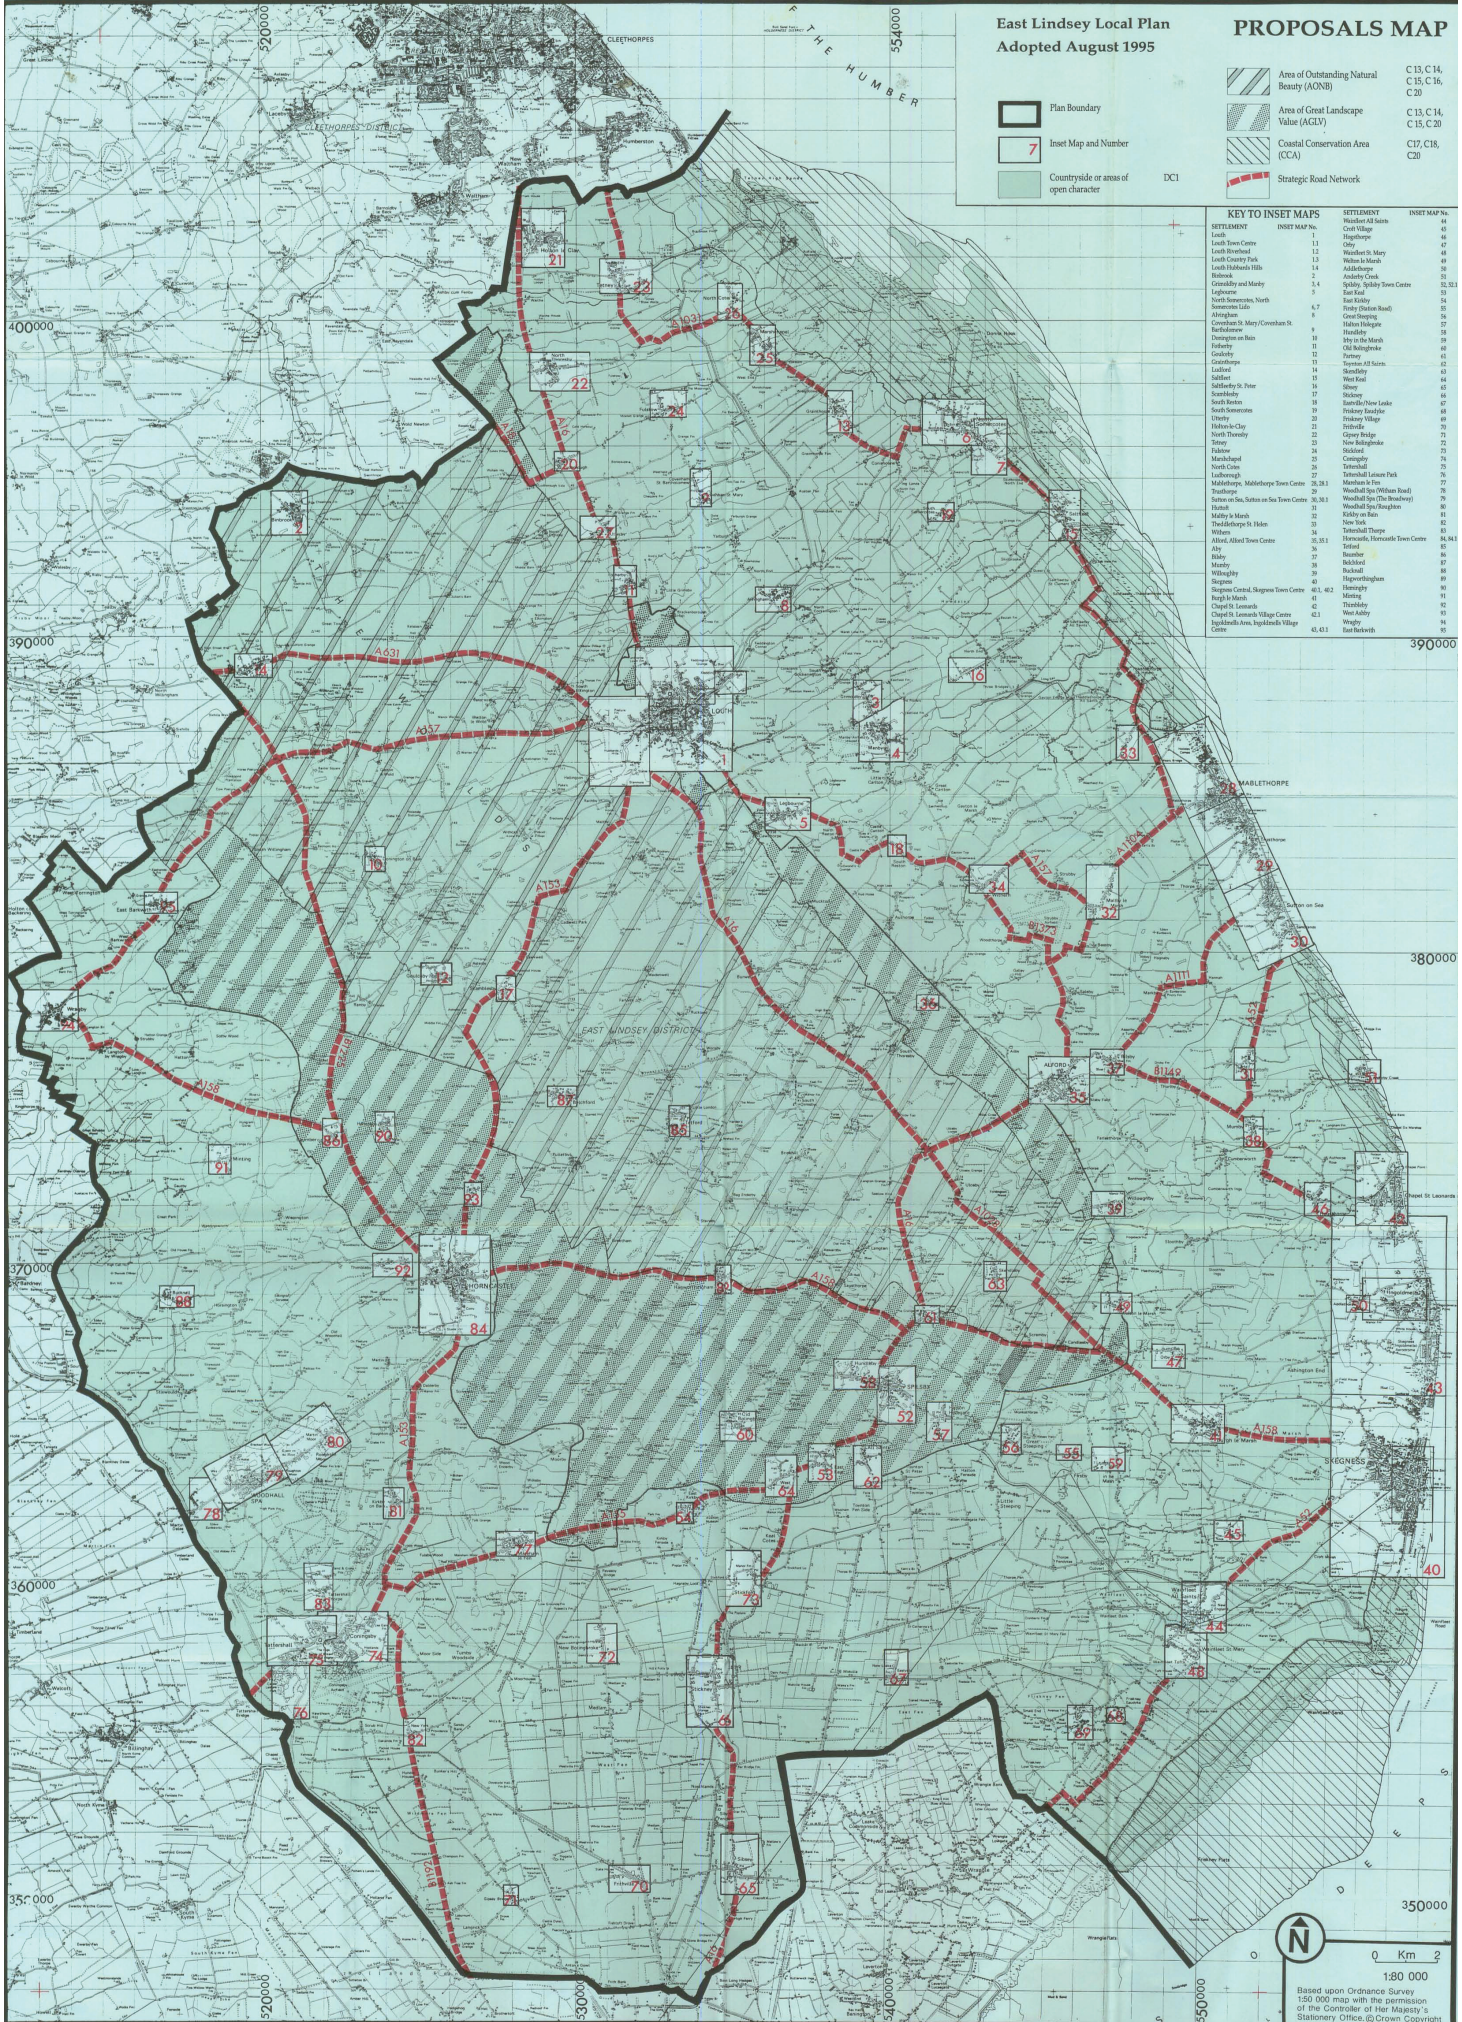

East Lindsey Local Plan
Adopted August 1995

PROPOSALS MAP

Plan Boundary
Inset Map and Number
Countryside or areas of open character
Area of Outstanding Natural Beauty (AONB)
Area of Great Landscape Value (AGLV)
Coastal Conservation Area (CCA)
Strategic Road Network

C13, C14,
C15, C16,
C20
C13, C14,
C15, C20
C17, C18,
C20

N
0 Km 2
1:80 000
Based upon Ordnance Survey
1:50 000 map with the permission
of the Controller of Her Majesty's
Stationery Office. © Crown Copyright