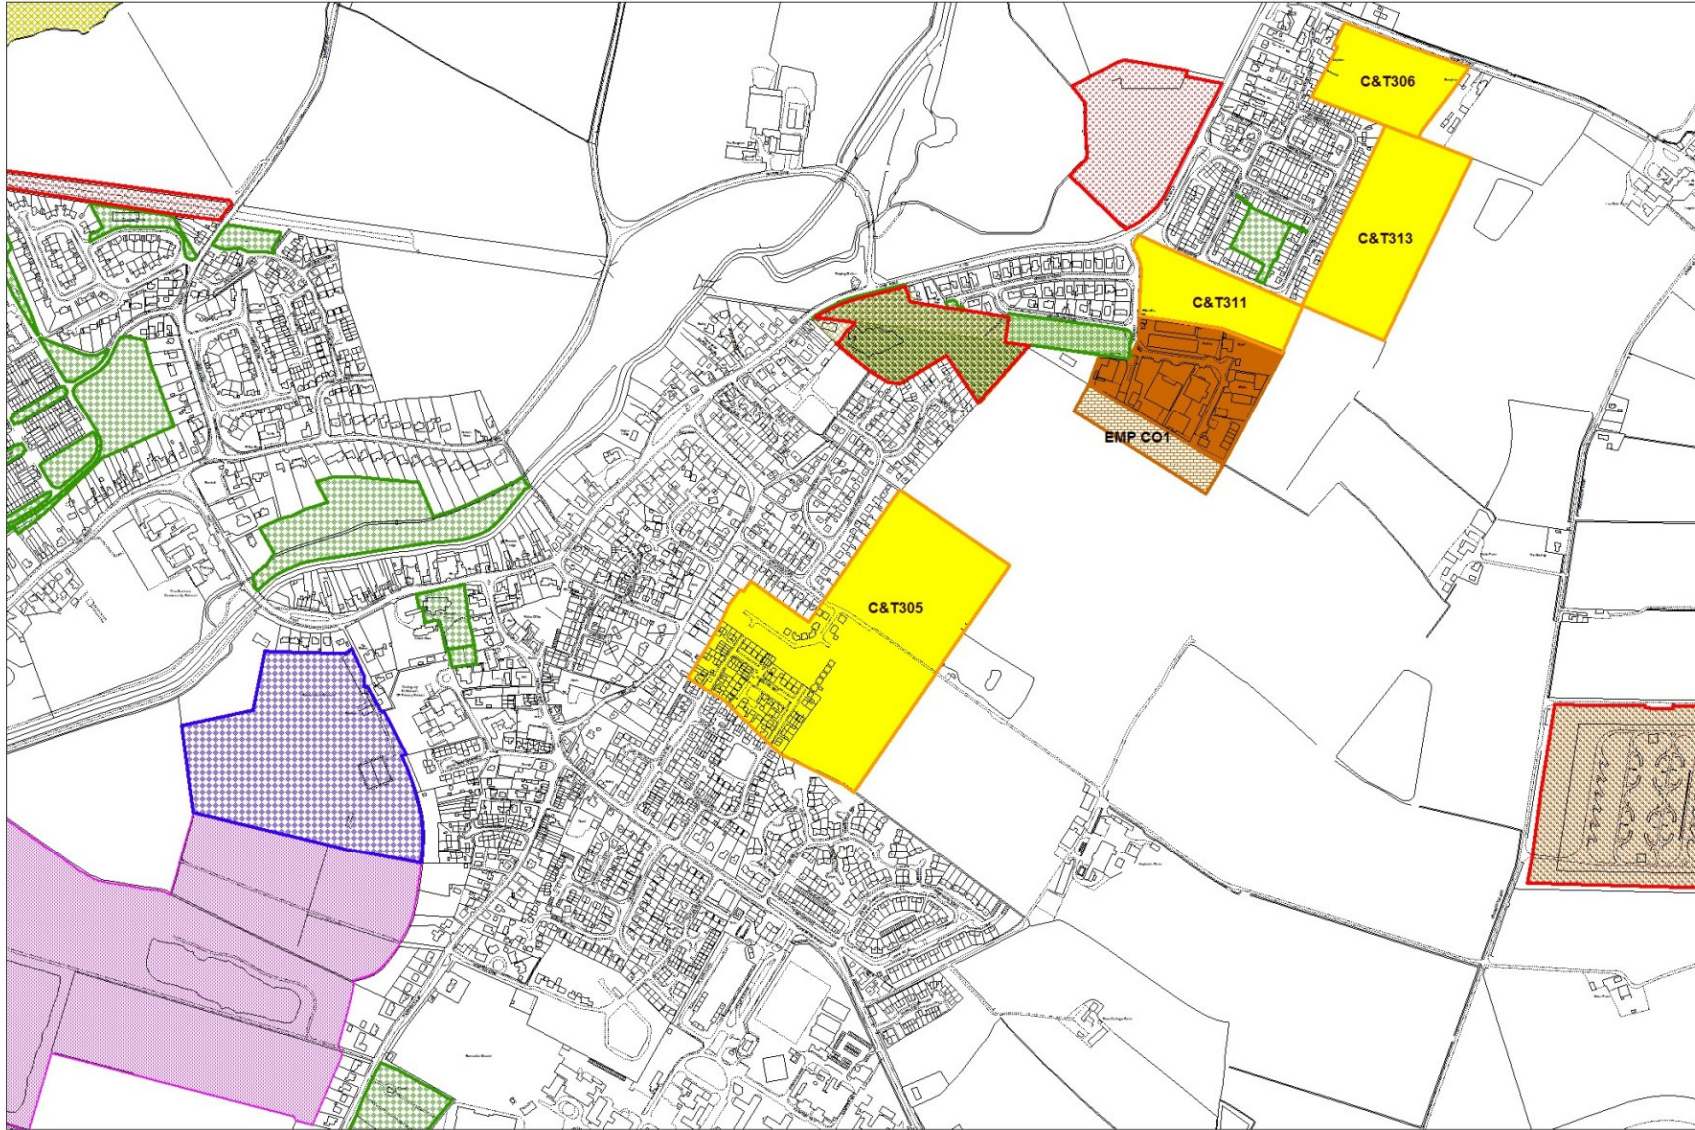

CS5 - Revised Wind Energy Policy Map

Wind Energy Policy Map

Key to Settlement Proposals Maps

		Ancient Monuments (SP11)		Parish Boundary (Where Applicable)
		Conservation Areas (SP11)		Served Holiday Accommodation Area (SP19)
		Protected Open Space (SP25 & SP26)		Coastal Amusement Areas (SP14 & SP20)
		Town Centre Boundary (SP14)		Allocated Employment Land (SP13 & SP21)
		Primary Shopping Frontage (SP14)		Proposed Allocated Site (SP3 & SP7)
		Gypsy and Traveller Sites (SP12)		Protected Area Addlethorpe (SP19)
		Sports and Recreation Facility (SP26)		Coastal Country Park (SP20)
		Sites of Nature Conservation Importance (SP24)		Sites of Special Scientific Interest (SP24)
		Lincolnshire Wolds AONB (SP23)		Foreshore (SP20)
		Local Wildlife Sites (SP24)		Ancient Woodland (SP11 & SP24)
		Local Nature Reserves (SP24)		Local Geological Sites (SP24)
		Existing Employment Land (SP13 & SP21)		National Nature Reserve (SP24)

Blank Page

SP3 - Revised Burgh le Marsh Settlement Proposals Map

SP4 - Revised Burgh le Marsh Map showing Gypsy and Traveller Site

SP5 - Revised Coningsby/Tattershall Settlement Proposals Map

SP6 - Revised Coningsby/Tattershall Settlement Proposals Map

SP7 - Revised Tattershall Lakes Country Park Map One

SP8 - Revised Tattershall Lakes Country Park Map Two

SP9 - Revised Grainthorpe Settlement Proposals Map

SP10 - Revised Hogsthorpe Settlement Proposals Map