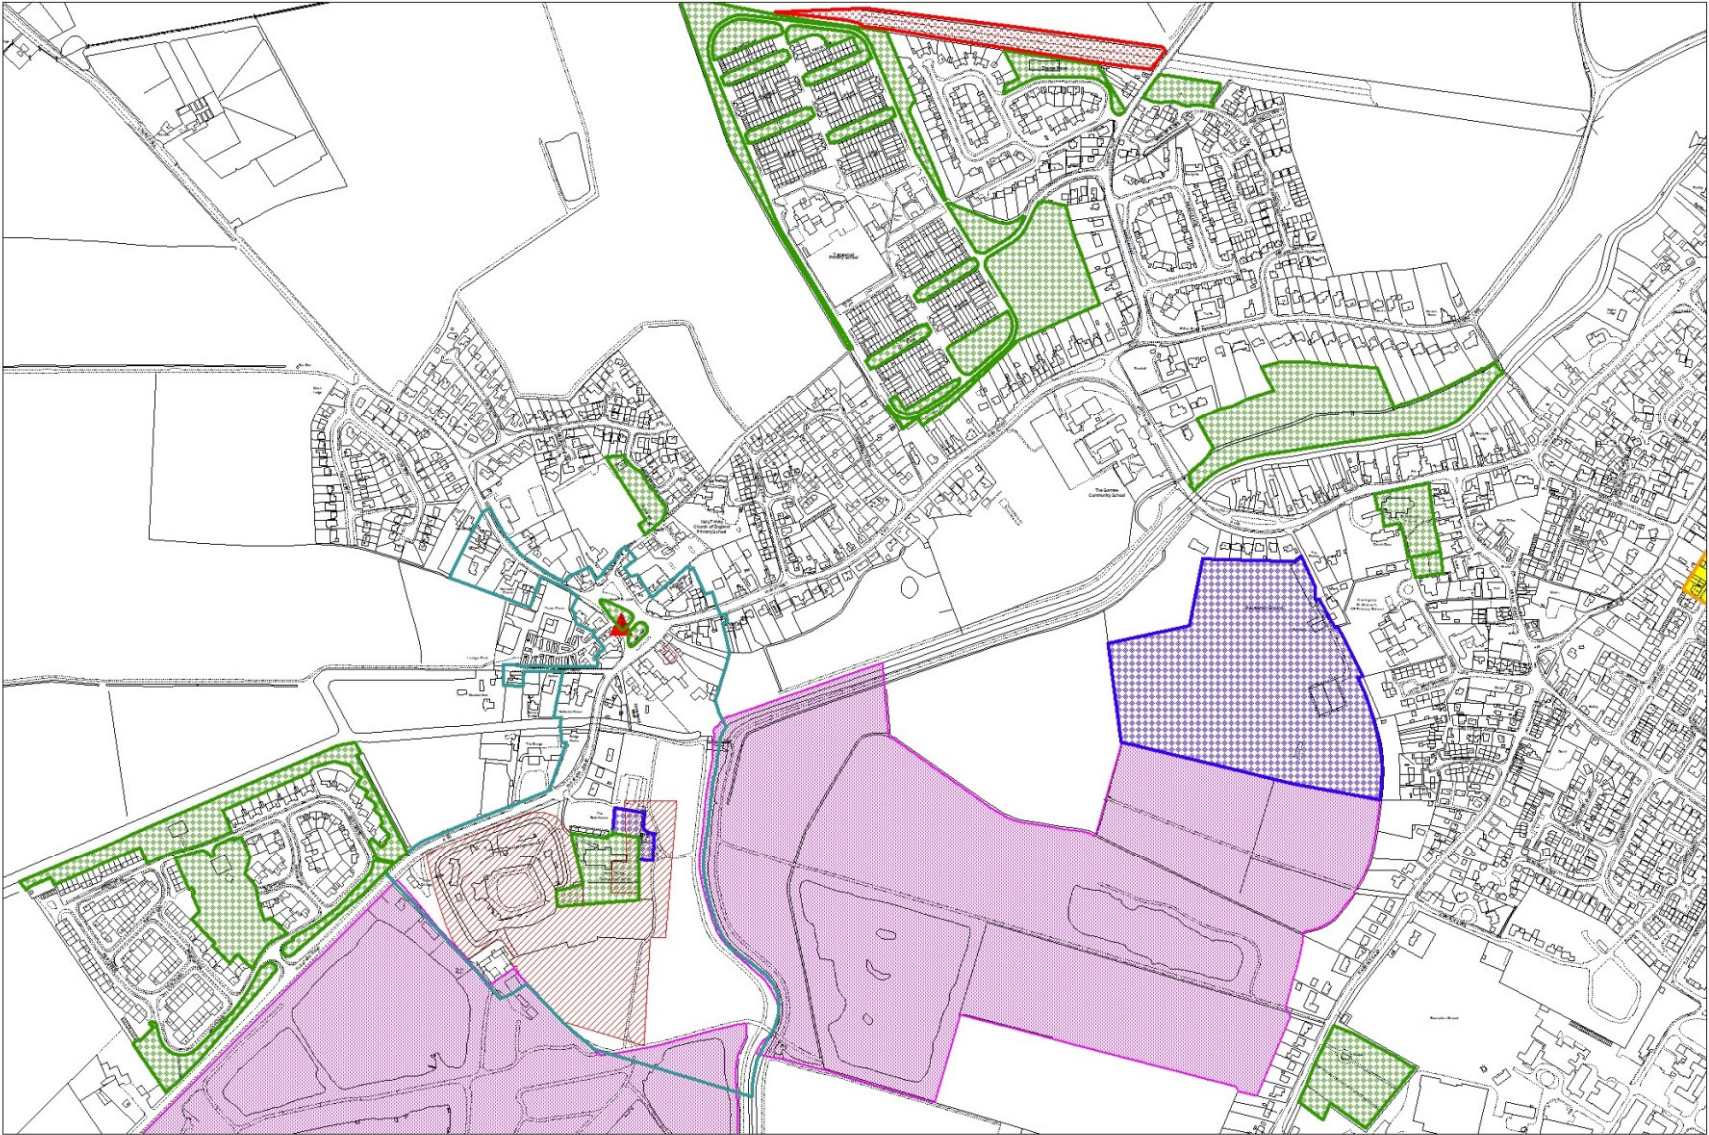

CS5 - Revised Wind Energy Policy Map

Wind Energy Policy Map

Key to Settlement Proposals Maps

		Ancient Monuments (SP11)		Parish Boundary (Where Applicable)
		Conservation Areas (SP11)		Served Holiday Accommodation Area (SP19)
		Protected Open Space (SP25 & SP26)		Coastal Amusement Areas (SP14 & SP20)
		Town Centre Boundary (SP14)		Allocated Employment Land (SP13 & SP21)
		Primary Shopping Frontage (SP14)		Proposed Allocated Site (SP3 & SP7)
		Gypsy and Traveller Sites (SP12)		Protected Area Addlethorpe (SP19)
		Sports and Recreation Facility (SP26)		Coastal Country Park (SP20)
		Sites of Nature Conservation Importance (SP24)		Sites of Special Scientific Interest (SP24)
		Lincolnshire Wolds AONB (SP23)		Foreshore (SP20)
		Local Wildlife Sites (SP24)		Ancient Woodland (SP11 & SP24)
		Local Nature Reserves (SP24)		Local Geological Sites (SP24)
		Existing Employment Land (SP13 & SP21)		National Nature Reserve (SP24)

Blank Page

SP3 - Revised Burgh le Marsh Settlement Proposals Map

SP4 - Revised Burgh le Marsh Map showing Gypsy and Traveller Site

SP5 - Revised Coningsby/Tattershall Settlement Proposals Map

SP6 - Revised Coningsby/Tattershall Settlement Proposals Map

SP7 - Revised Tattershall Lakes Country Park Map One

SP8 - Revised Tattershall Lakes Country Park Map Two

SP9 - Revised Grainthorpe Settlement Proposals Map

SP10 - Revised Hogsthorpe Settlement Proposals Map

SP11 - Revised Horncastle Settlement Proposals Map

SP12 - Revised Horncastle Town Centre Settlement Proposals Map