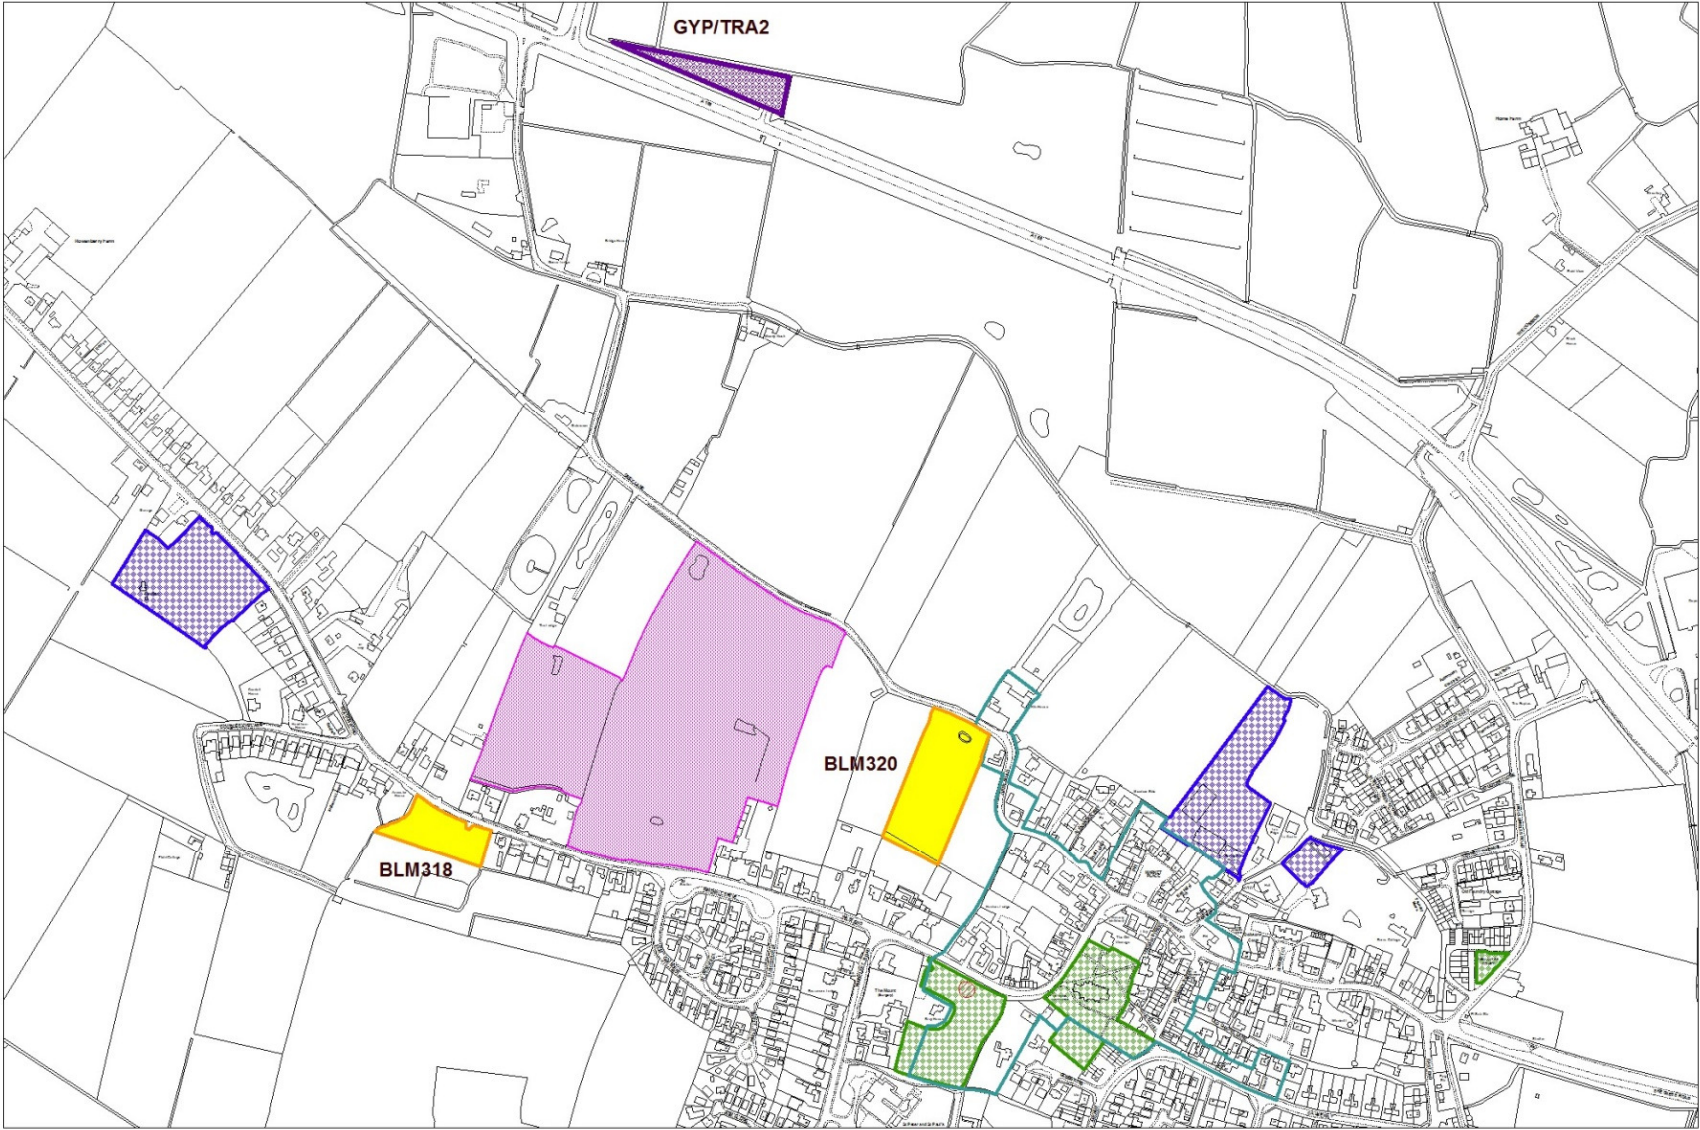

CS5 - Revised Wind Energy Policy Map

Wind Energy Policy Map

Key to Settlement Proposals Maps

		Ancient Monuments (SP11)		Parish Boundary (Where Applicable)
		Conservation Areas (SP11)		Served Holiday Accommodation Area (SP19)
		Protected Open Space (SP25 & SP26)		Coastal Amusement Areas (SP14 & SP20)
		Town Centre Boundary (SP14)		Allocated Employment Land (SP13 & SP21)
		Primary Shopping Frontage (SP14)		Proposed Allocated Site (SP3 & SP7)
		Gypsy and Traveller Sites (SP12)		Protected Area Addlethorpe (SP19)
		Sports and Recreation Facility (SP26)		Coastal Country Park (SP20)
		Sites of Nature Conservation Importance (SP24)		Sites of Special Scientific Interest (SP24)
		Lincolnshire Wolds AONB (SP23)		Foreshore (SP20)
		Local Wildlife Sites (SP24)		Ancient Woodland (SP11 & SP24)
		Local Nature Reserves (SP24)		Local Geological Sites (SP24)
		Existing Employment Land (SP13 & SP21)		National Nature Reserve (SP24)

Blank Page

SP3 - Revised Burgh le Marsh Settlement Proposals Map

SP4 - Revised Burgh le Marsh Map showing Gypsy and Traveller Site

SP5 - Revised Coningsby/Tattershall Settlement Proposals Map

SP6 - Revised Coningsby/Tattershall Settlement Proposals Map

SP7 - Revised Tattershall Lakes Country Park Map One

SP8 - Revised Tattershall Lakes Country Park Map Two

SP9 - Revised Grainthorpe Settlement Proposals Map

SP10 - Revised Hogsthorpe Settlement Proposals Map

SP11 - Revised Horncastle Settlement Proposals Map

SP12 - Revised Horncastle Town Centre Settlement Proposals Map