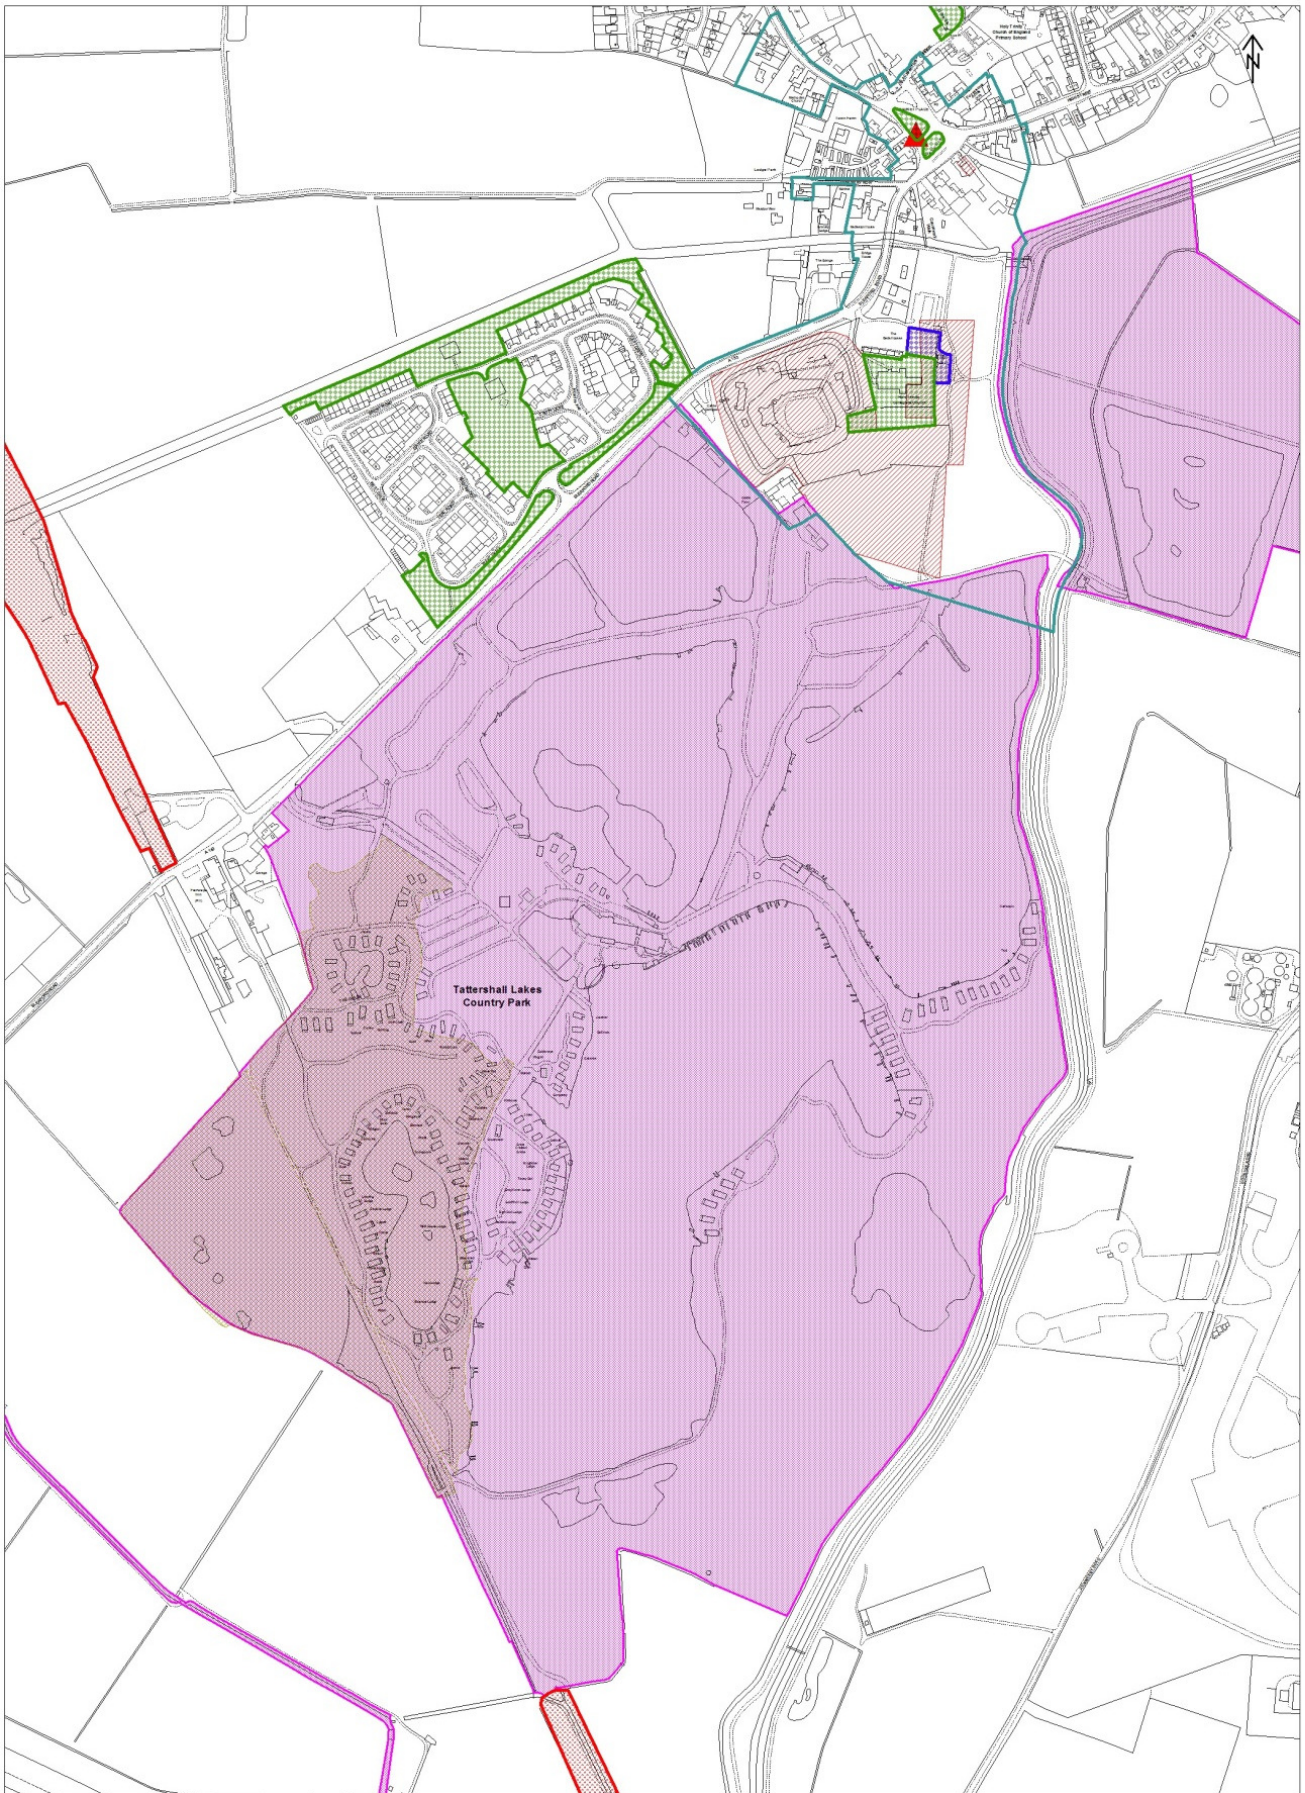

CS5 - Revised Wind Energy Policy Map

Wind Energy Policy Map

Key to Settlement Proposals Maps

		Ancient Monuments (SP11)		Parish Boundary (Where Applicable)
		Conservation Areas (SP11)		Served Holiday Accommodation Area (SP19)
		Protected Open Space (SP25 & SP26)		Coastal Amusement Areas (SP14 & SP20)
		Town Centre Boundary (SP14)		Allocated Employment Land (SP13 & SP21)
		Primary Shopping Frontage (SP14)		Proposed Allocated Site (SP3 & SP7)
		Gypsy and Traveller Sites (SP12)		Protected Area Addlethorpe (SP19)
		Sports and Recreation Facility (SP26)		Coastal Country Park (SP20)
		Sites of Nature Conservation Importance (SP24)		Sites of Special Scientific Interest (SP24)
		Lincolnshire Wolds AONB (SP23)		Foreshore (SP20)
		Local Wildlife Sites (SP24)		Ancient Woodland (SP11 & SP24)
		Local Nature Reserves (SP24)		Local Geological Sites (SP24)
		Existing Employment Land (SP13 & SP21)		National Nature Reserve (SP24)

Blank Page

SP3 - Revised Burgh le Marsh Settlement Proposals Map

SP4 - Revised Burgh le Marsh Map showing Gypsy and Traveller Site

SP5 - Revised Coningsby/Tattershall Settlement Proposals Map

SP6 - Revised Coningsby/Tattershall Settlement Proposals Map

SP7 - Revised Tattershall Lakes Country Park Map One

SP8 - Revised Tattershall Lakes Country Park Map Two

SP9 - Revised Grainthorpe Settlement Proposals Map

SP10 - Revised Hogsthorpe Settlement Proposals Map

SP11 - Revised Horncastle Settlement Proposals Map

SP12 - Revised Horncastle Town Centre Settlement Proposals Map