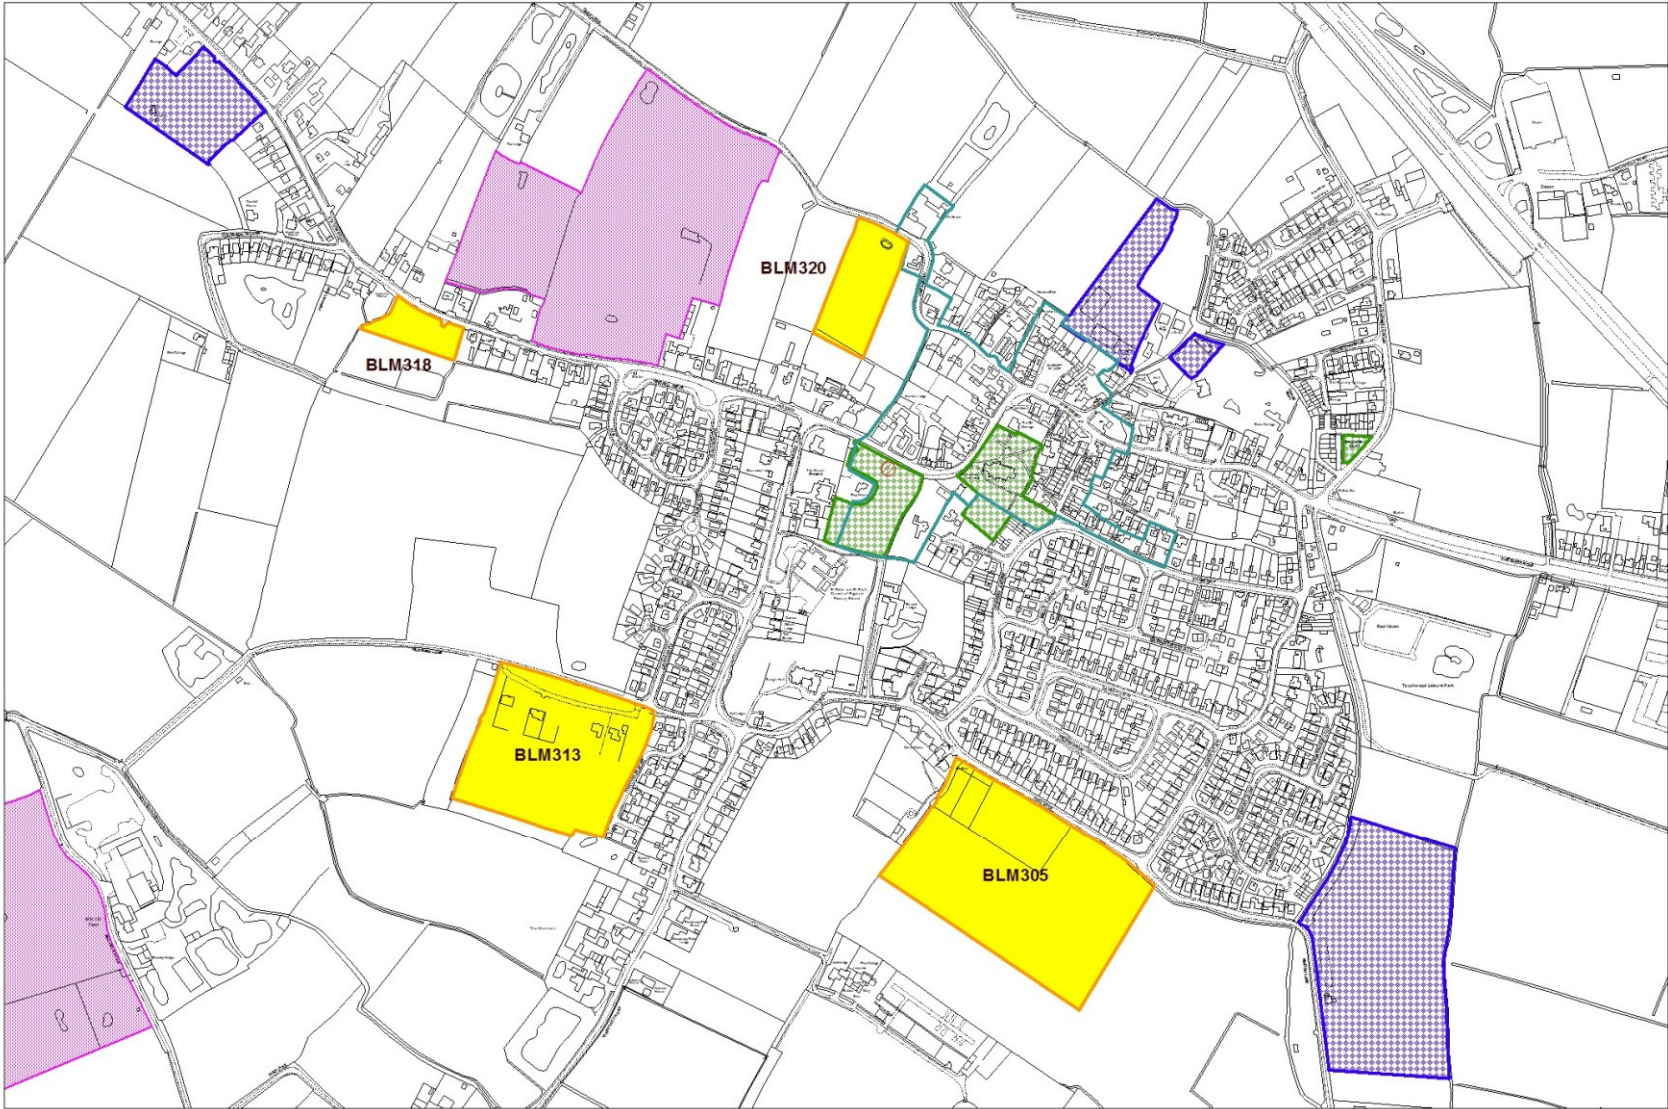

CS5 - Revised Wind Energy Policy Map

Wind Energy Policy Map

Key to Settlement Proposals Maps

		Ancient Monuments (SP11)		Parish Boundary (Where Applicable)
		Conservation Areas (SP11)		Served Holiday Accommodation Area (SP19)
		Protected Open Space (SP25 & SP26)		Coastal Amusement Areas (SP14 & SP20)
		Town Centre Boundary (SP14)		Allocated Employment Land (SP13 & SP21)
		Primary Shopping Frontage (SP14)		Proposed Allocated Site (SP3 & SP7)
		Gypsy and Traveller Sites (SP12)		Protected Area Addlethorpe (SP19)
		Sports and Recreation Facility (SP26)		Coastal Country Park (SP20)
		Sites of Nature Conservation Importance (SP24)		Sites of Special Scientific Interest (SP24)
		Lincolnshire Wolds AONB (SP23)		Foreshore (SP20)
		Local Wildlife Sites (SP24)		Ancient Woodland (SP11 & SP24)
		Local Nature Reserves (SP24)		Local Geological Sites (SP24)
		Existing Employment Land (SP13 & SP21)		National Nature Reserve (SP24)

Blank Page

SP3 - Revised Burgh le Marsh Settlement Proposals Map

SP4 - Revised Burgh le Marsh Map showing Gypsy and Traveller Site

SP5 - Revised Coningsby/Tattershall Settlement Proposals Map

SP6 - Revised Coningsby/Tattershall Settlement Proposals Map

SP7 - Revised Tattershall Lakes Country Park Map One

SP8 - Revised Tattershall Lakes Country Park Map Two

SP9 - Revised Grainthorpe Settlement Proposals Map

SP10 - Revised Hogsthorpe Settlement Proposals Map

SP11 - Revised Horncastle Settlement Proposals Map

SP12 - Revised Horncastle Town Centre Settlement Proposals Map