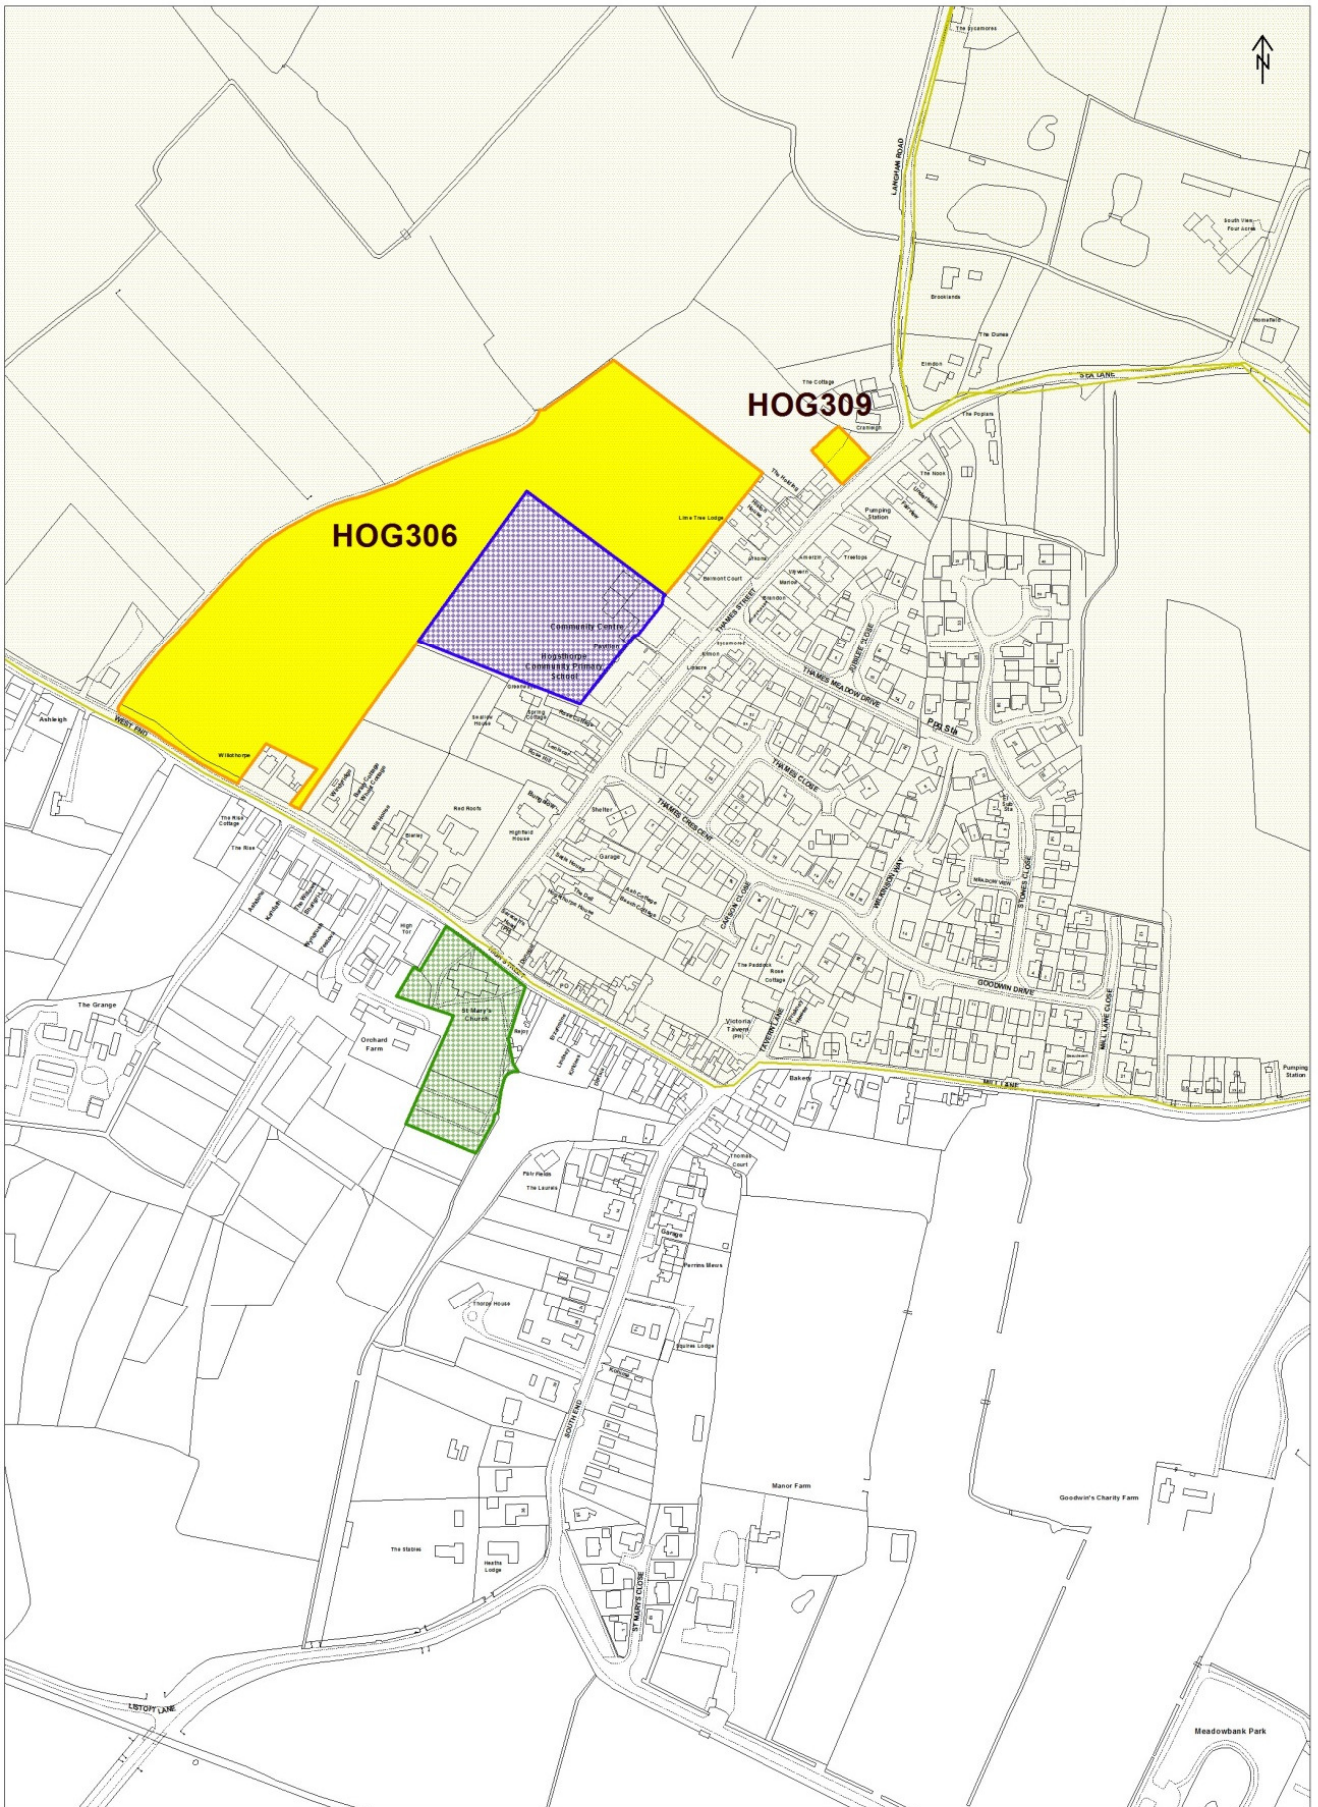

CS5 - Revised Wind Energy Policy Map

Wind Energy Policy Map

Key to Settlement Proposals Maps

		Ancient Monuments (SP11)		Parish Boundary (Where Applicable)
		Conservation Areas (SP11)		Served Holiday Accommodation Area (SP19)
		Protected Open Space (SP25 & SP26)		Coastal Amusement Areas (SP14 & SP20)
		Town Centre Boundary (SP14)		Allocated Employment Land (SP13 & SP21)
		Primary Shopping Frontage (SP14)		Proposed Allocated Site (SP3 & SP7)
		Gypsy and Traveller Sites (SP12)		Protected Area Addlethorpe (SP19)
		Sports and Recreation Facility (SP26)		Coastal Country Park (SP20)
		Sites of Nature Conservation Importance (SP24)		Sites of Special Scientific Interest (SP24)
		Lincolnshire Wolds AONB (SP23)		Foreshore (SP20)
		Local Wildlife Sites (SP24)		Ancient Woodland (SP11 & SP24)
		Local Nature Reserves (SP24)		Local Geological Sites (SP24)
		Existing Employment Land (SP13 & SP21)		National Nature Reserve (SP24)

Blank Page

SP3 - Revised Burgh le Marsh Settlement Proposals Map

SP4 - Revised Burgh le Marsh Map showing Gypsy and Traveller Site

SP5 - Revised Coningsby/Tattershall Settlement Proposals Map

SP6 - Revised Coningsby/Tattershall Settlement Proposals Map

SP7 - Revised Tattershall Lakes Country Park Map One

SP8 - Revised Tattershall Lakes Country Park Map Two

SP9 - Revised Grainthorpe Settlement Proposals Map

SP10 - Revised Hogsthorpe Settlement Proposals Map

SP11 - Revised Horncastle Settlement Proposals Map

SP12 - Revised Horncastle Town Centre Settlement Proposals Map