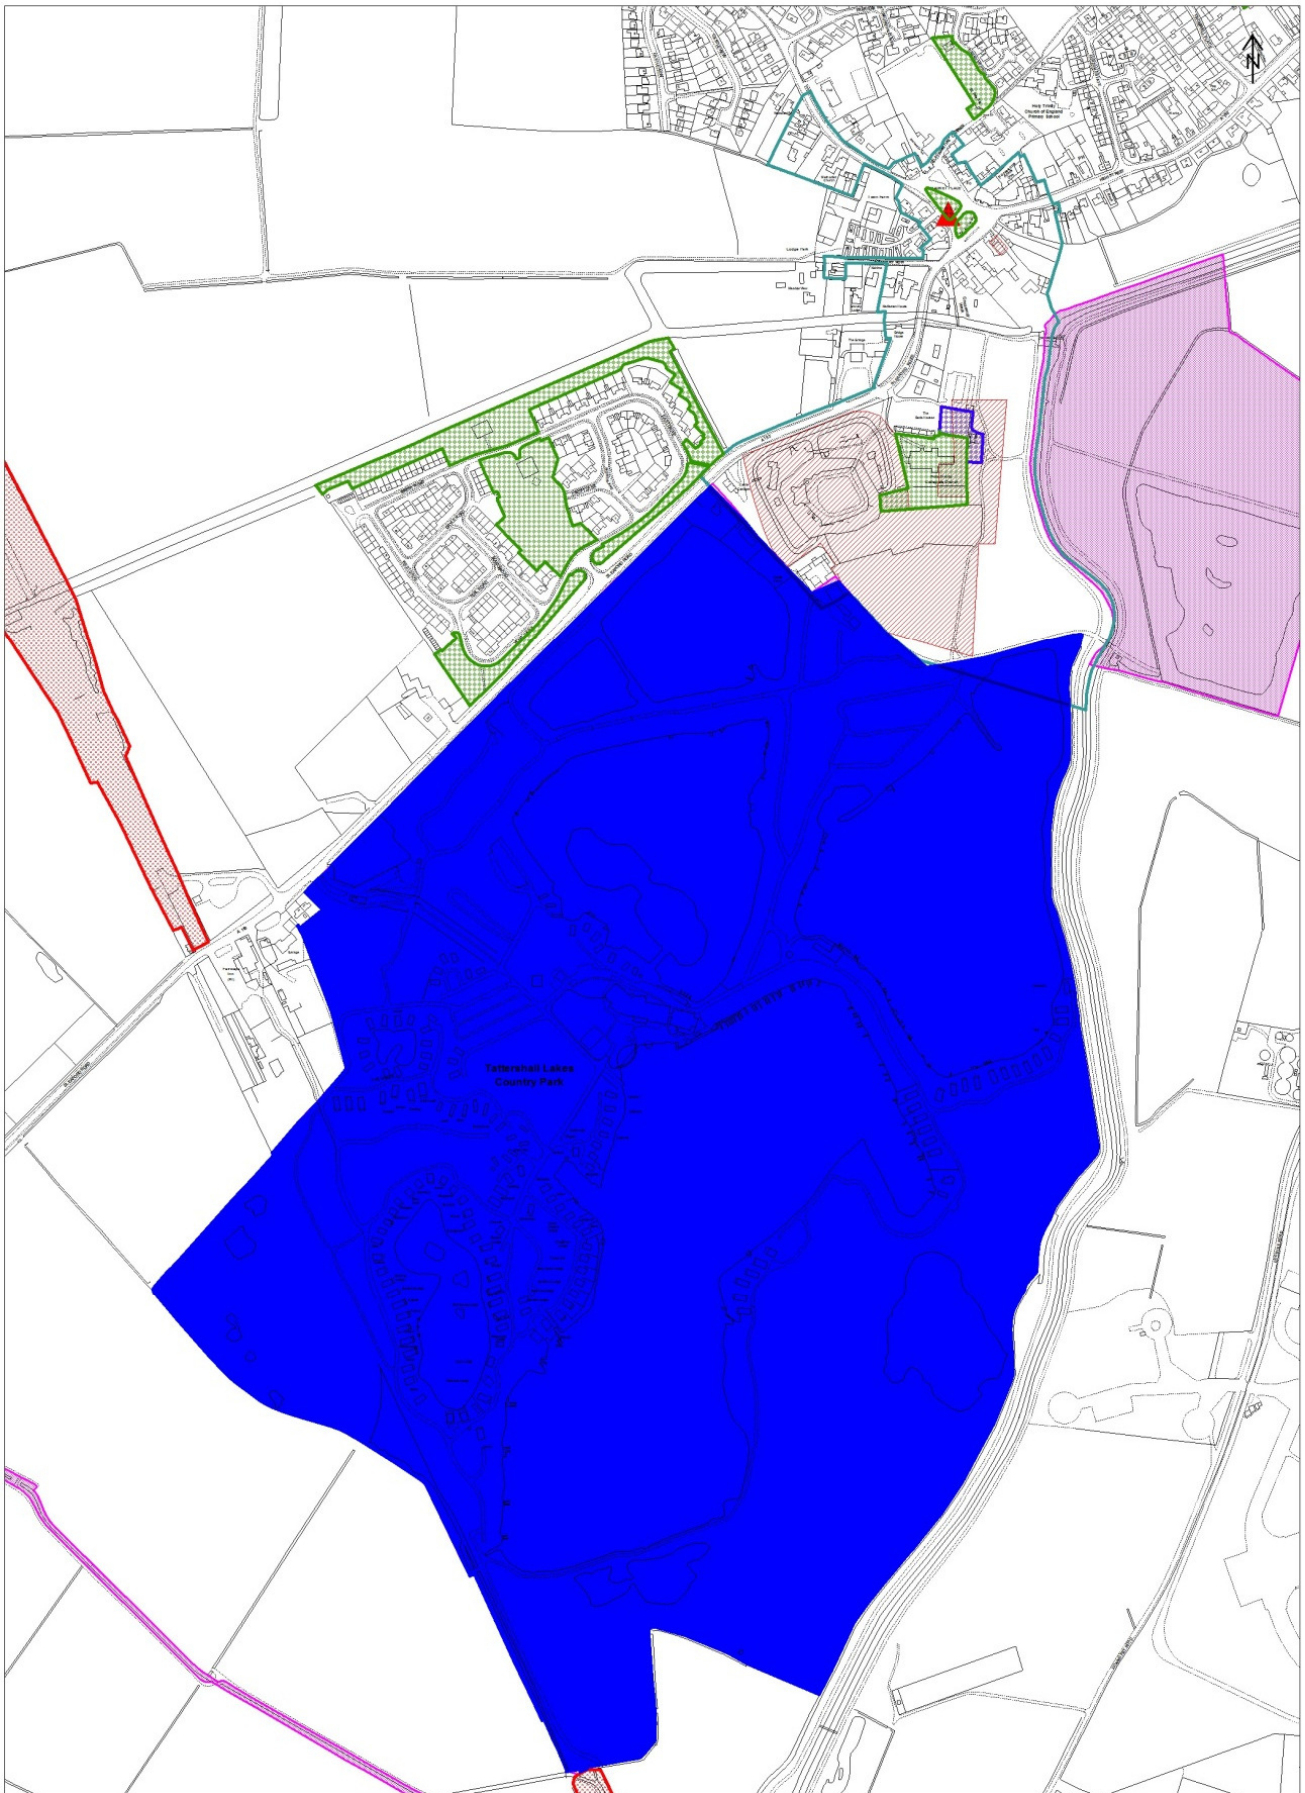

CS5 - Revised Wind Energy Policy Map

Wind Energy Policy Map

Key to Settlement Proposals Maps

		Ancient Monuments (SP11)		Parish Boundary (Where Applicable)
		Conservation Areas (SP11)		Served Holiday Accommodation Area (SP19)
		Protected Open Space (SP25 & SP26)		Coastal Amusement Areas (SP14 & SP20)
		Town Centre Boundary (SP14)		Allocated Employment Land (SP13 & SP21)
		Primary Shopping Frontage (SP14)		Proposed Allocated Site (SP3 & SP7)
		Gypsy and Traveller Sites (SP12)		Protected Area Addlethorpe (SP19)
		Sports and Recreation Facility (SP26)		Coastal Country Park (SP20)
		Sites of Nature Conservation Importance (SP24)		Sites of Special Scientific Interest (SP24)
		Lincolnshire Wolds AONB (SP23)		Foreshore (SP20)
		Local Wildlife Sites (SP24)		Ancient Woodland (SP11 & SP24)
		Local Nature Reserves (SP24)		Local Geological Sites (SP24)
		Existing Employment Land (SP13 & SP21)		National Nature Reserve (SP24)

Blank Page

SP3 - Revised Burgh le Marsh Settlement Proposals Map

SP4 - Revised Burgh le Marsh Map showing Gypsy and Traveller Site

SP5 - Revised Coningsby/Tattershall Settlement Proposals Map

SP6 - Revised Coningsby/Tattershall Settlement Proposals Map

SP7 - Revised Tattershall Lakes Country Park Map One

SP8 - Revised Tattershall Lakes Country Park Map Two

SP9 - Revised Grainthorpe Settlement Proposals Map

SP10 - Revised Hogsthorpe Settlement Proposals Map

SP11 - Revised Horncastle Settlement Proposals Map

SP12 - Revised Horncastle Town Centre Settlement Proposals Map