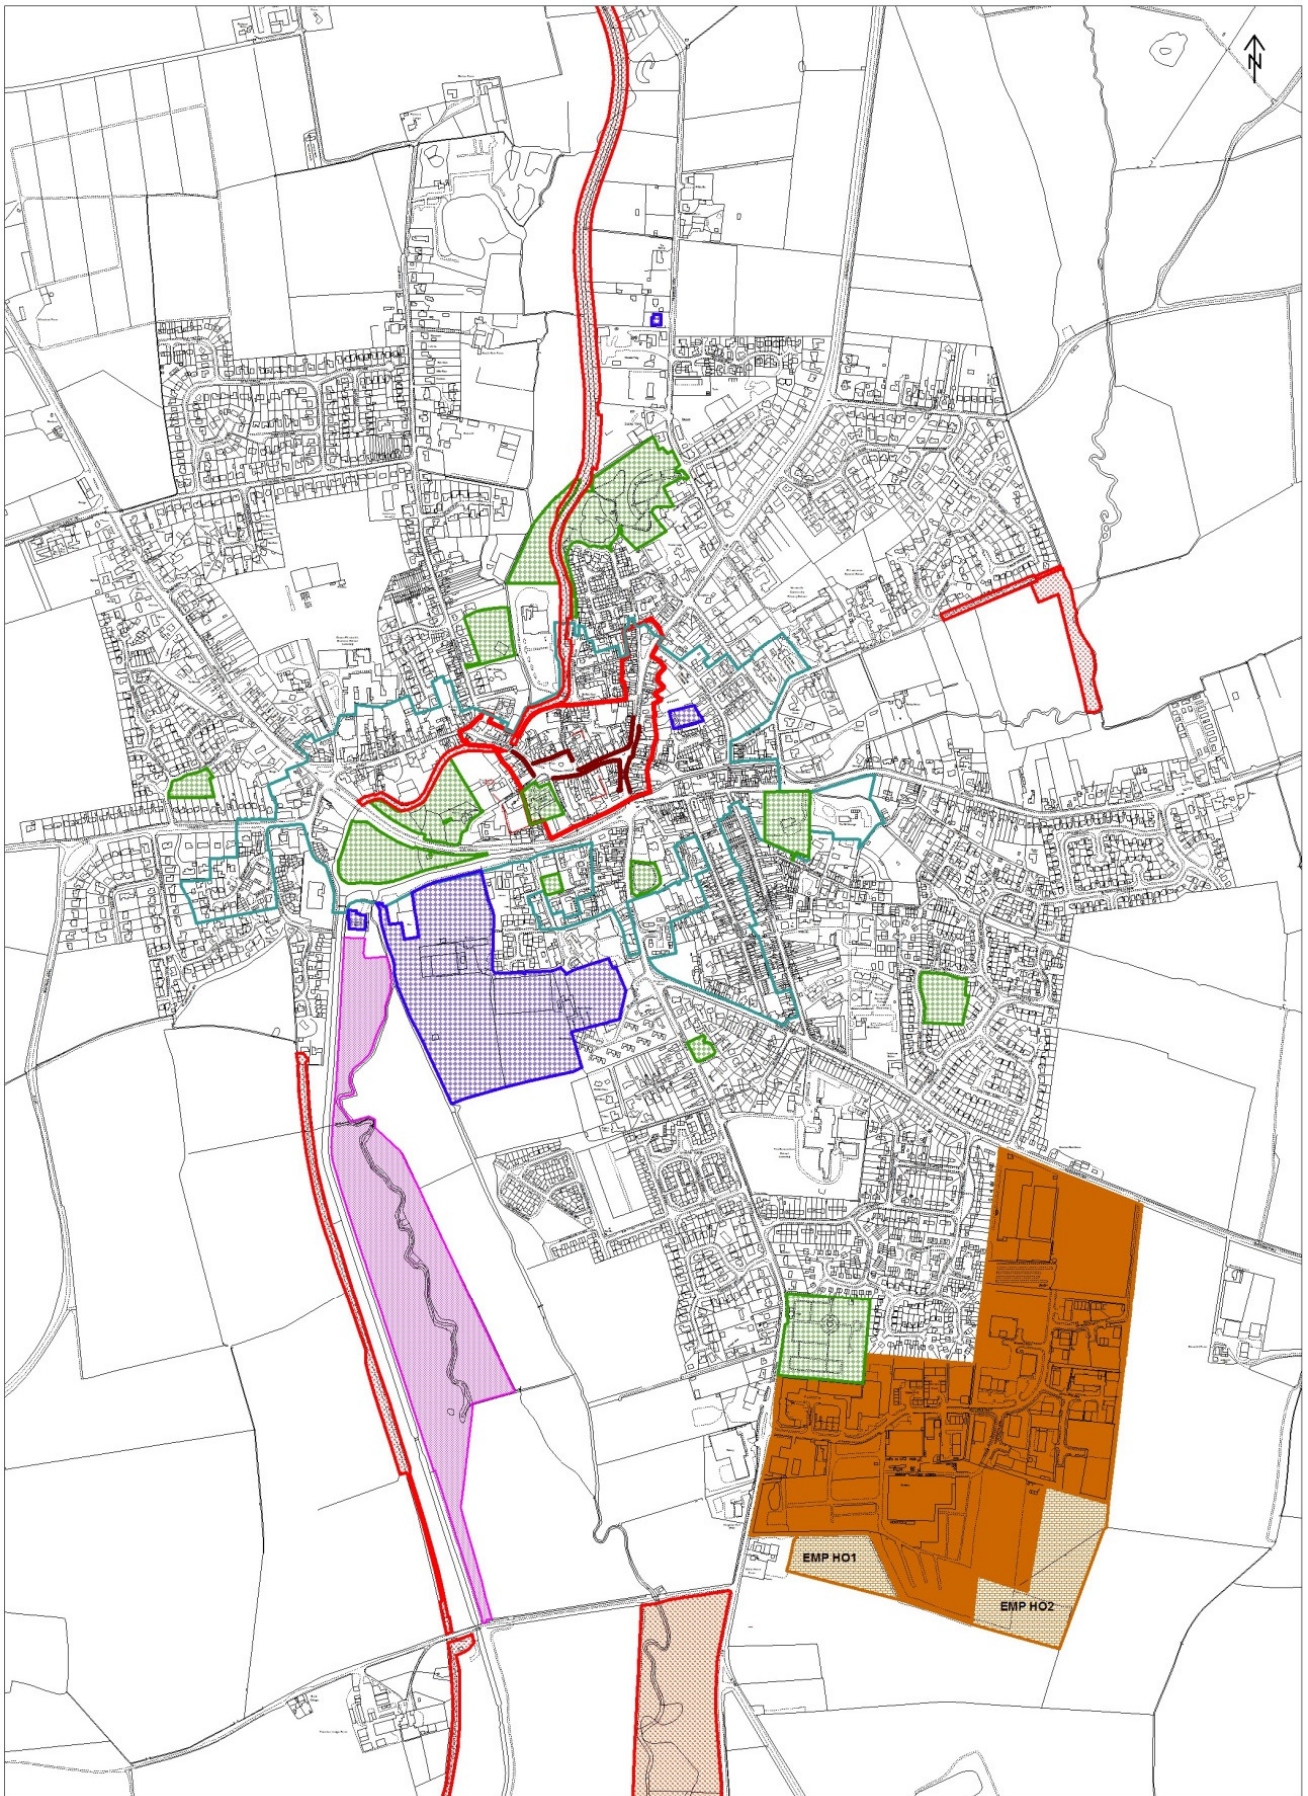

CS5 - Revised Wind Energy Policy Map

Wind Energy Policy Map

Key to Settlement Proposals Maps

		Ancient Monuments (SP11)		Parish Boundary (Where Applicable)
		Conservation Areas (SP11)		Served Holiday Accommodation Area (SP19)
		Protected Open Space (SP25 & SP26)		Coastal Amusement Areas (SP14 & SP20)
		Town Centre Boundary (SP14)		Allocated Employment Land (SP13 & SP21)
		Primary Shopping Frontage (SP14)		Proposed Allocated Site (SP3 & SP7)
		Gypsy and Traveller Sites (SP12)		Protected Area Addlethorpe (SP19)
		Sports and Recreation Facility (SP26)		Coastal Country Park (SP20)
		Sites of Nature Conservation Importance (SP24)		Sites of Special Scientific Interest (SP24)
		Lincolnshire Wolds AONB (SP23)		Foreshore (SP20)
		Local Wildlife Sites (SP24)		Ancient Woodland (SP11 & SP24)
		Local Nature Reserves (SP24)		Local Geological Sites (SP24)
		Existing Employment Land (SP13 & SP21)		National Nature Reserve (SP24)

Blank Page

SP3 - Revised Burgh le Marsh Settlement Proposals Map

SP4 - Revised Burgh le Marsh Map showing Gypsy and Traveller Site

SP5 - Revised Coningsby/Tattershall Settlement Proposals Map

SP6 - Revised Coningsby/Tattershall Settlement Proposals Map

SP7 - Revised Tattershall Lakes Country Park Map One

SP8 - Revised Tattershall Lakes Country Park Map Two

SP9 - Revised Grainthorpe Settlement Proposals Map

SP10 - Revised Hogsthorpe Settlement Proposals Map

SP11 - Revised Horncastle Settlement Proposals Map

SP12 - Revised Horncastle Town Centre Settlement Proposals Map