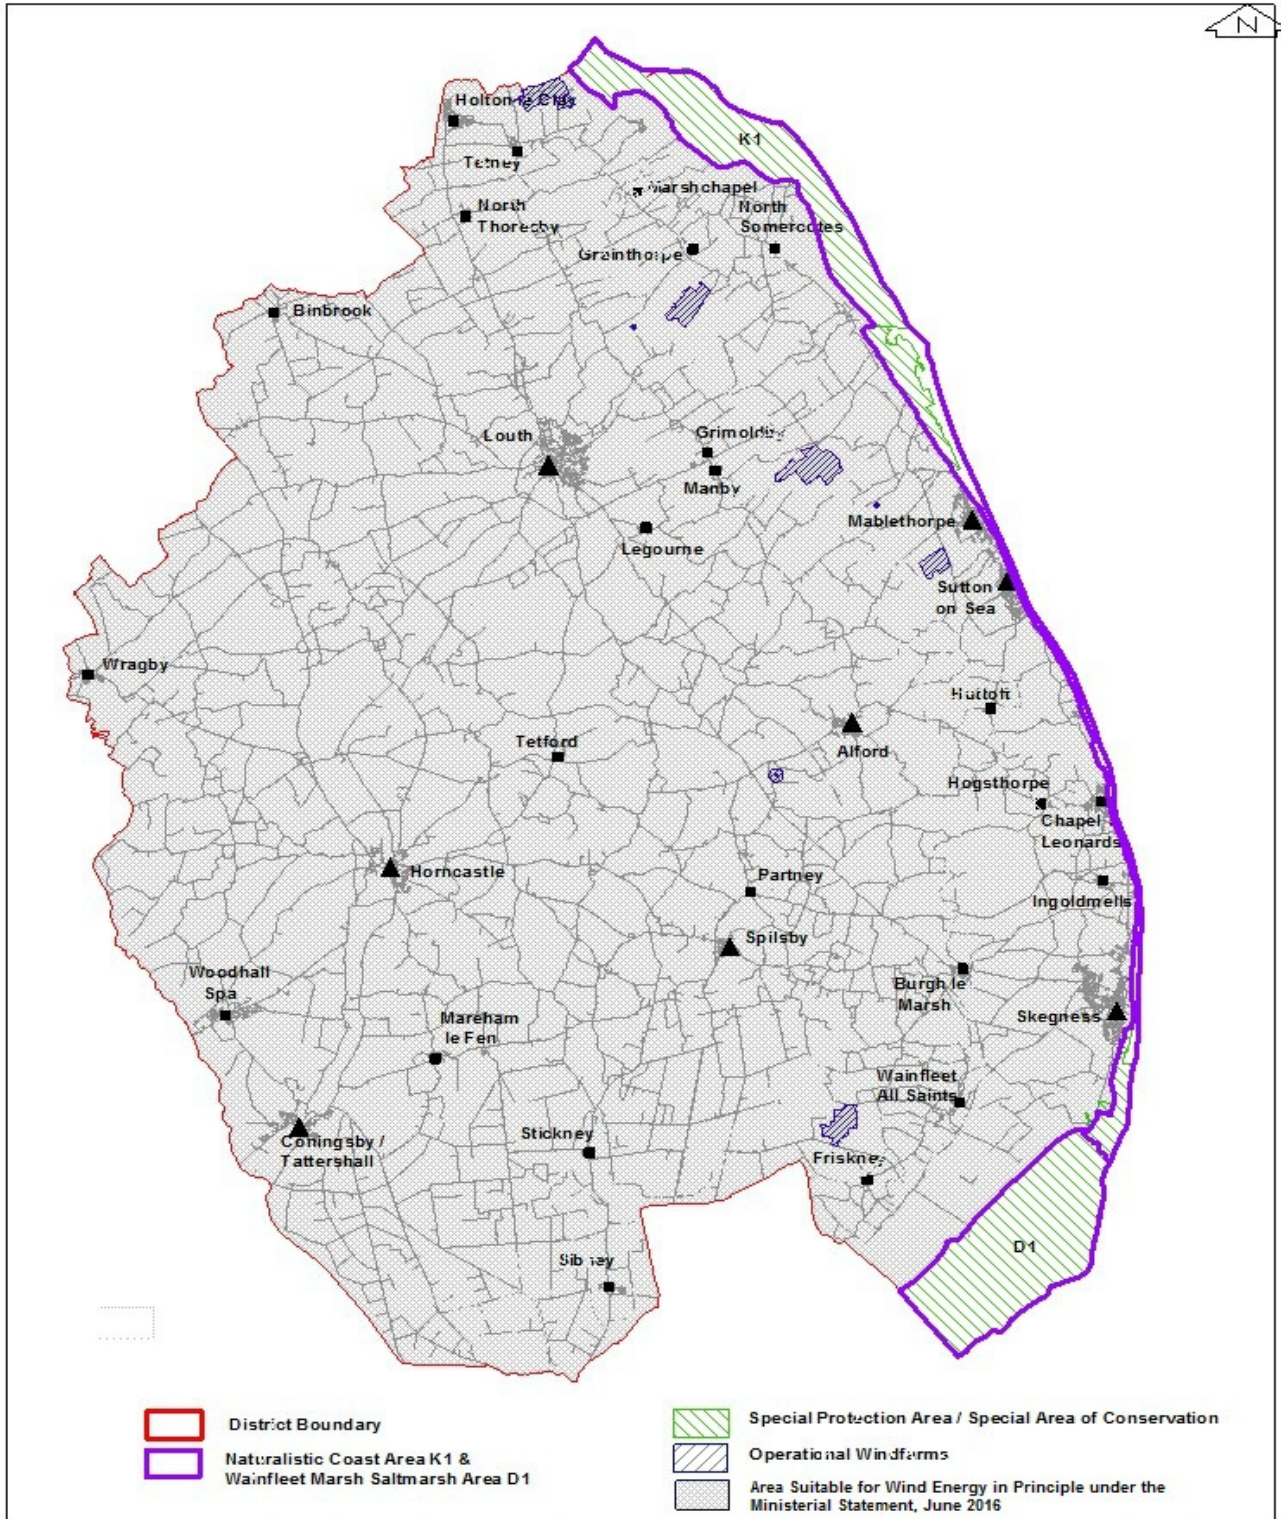

CS5 - Revised Wind Energy Policy Map

Wind Energy Policy Map

Key to Settlement Proposals Maps

		Ancient Monuments (SP11)		Parish Boundary (Where Applicable)
		Conservation Areas (SP11)		Served Holiday Accommodation Area (SP19)
		Protected Open Space (SP25 & SP26)		Coastal Amusement Areas (SP14 & SP20)
		Town Centre Boundary (SP14)		Allocated Employment Land (SP13 & SP21)
		Primary Shopping Frontage (SP14)		Proposed Allocated Site (SP3 & SP7)
		Gypsy and Traveller Sites (SP12)		Protected Area Addlethorpe (SP19)
		Sports and Recreation Facility (SP26)		Coastal Country Park (SP20)
		Sites of Nature Conservation Importance (SP24)		Sites of Special Scientific Interest (SP24)
		Lincolnshire Wolds AONB (SP23)		Foreshore (SP20)
		Local Wildlife Sites (SP24)		Ancient Woodland (SP11 & SP24)
		Local Nature Reserves (SP24)		Local Geological Sites (SP24)
		Existing Employment Land (SP13 & SP21)		National Nature Reserve (SP24)

Blank Page

SP3 - Revised Burgh le Marsh Settlement Proposals Map

SP4 - Revised Burgh le Marsh Map showing Gypsy and Traveller Site

SP5 - Revised Coningsby/Tattershall Settlement Proposals Map

SP6 - Revised Coningsby/Tattershall Settlement Proposals Map

SP7 - Revised Tattershall Lakes Country Park Map One

SP8 - Revised Tattershall Lakes Country Park Map Two

SP9 - Revised Grainthorpe Settlement Proposals Map

SP10 - Revised Hogsthorpe Settlement Proposals Map

SP11 - Revised Horncastle Settlement Proposals Map

SP12 - Revised Horncastle Town Centre Settlement Proposals Map