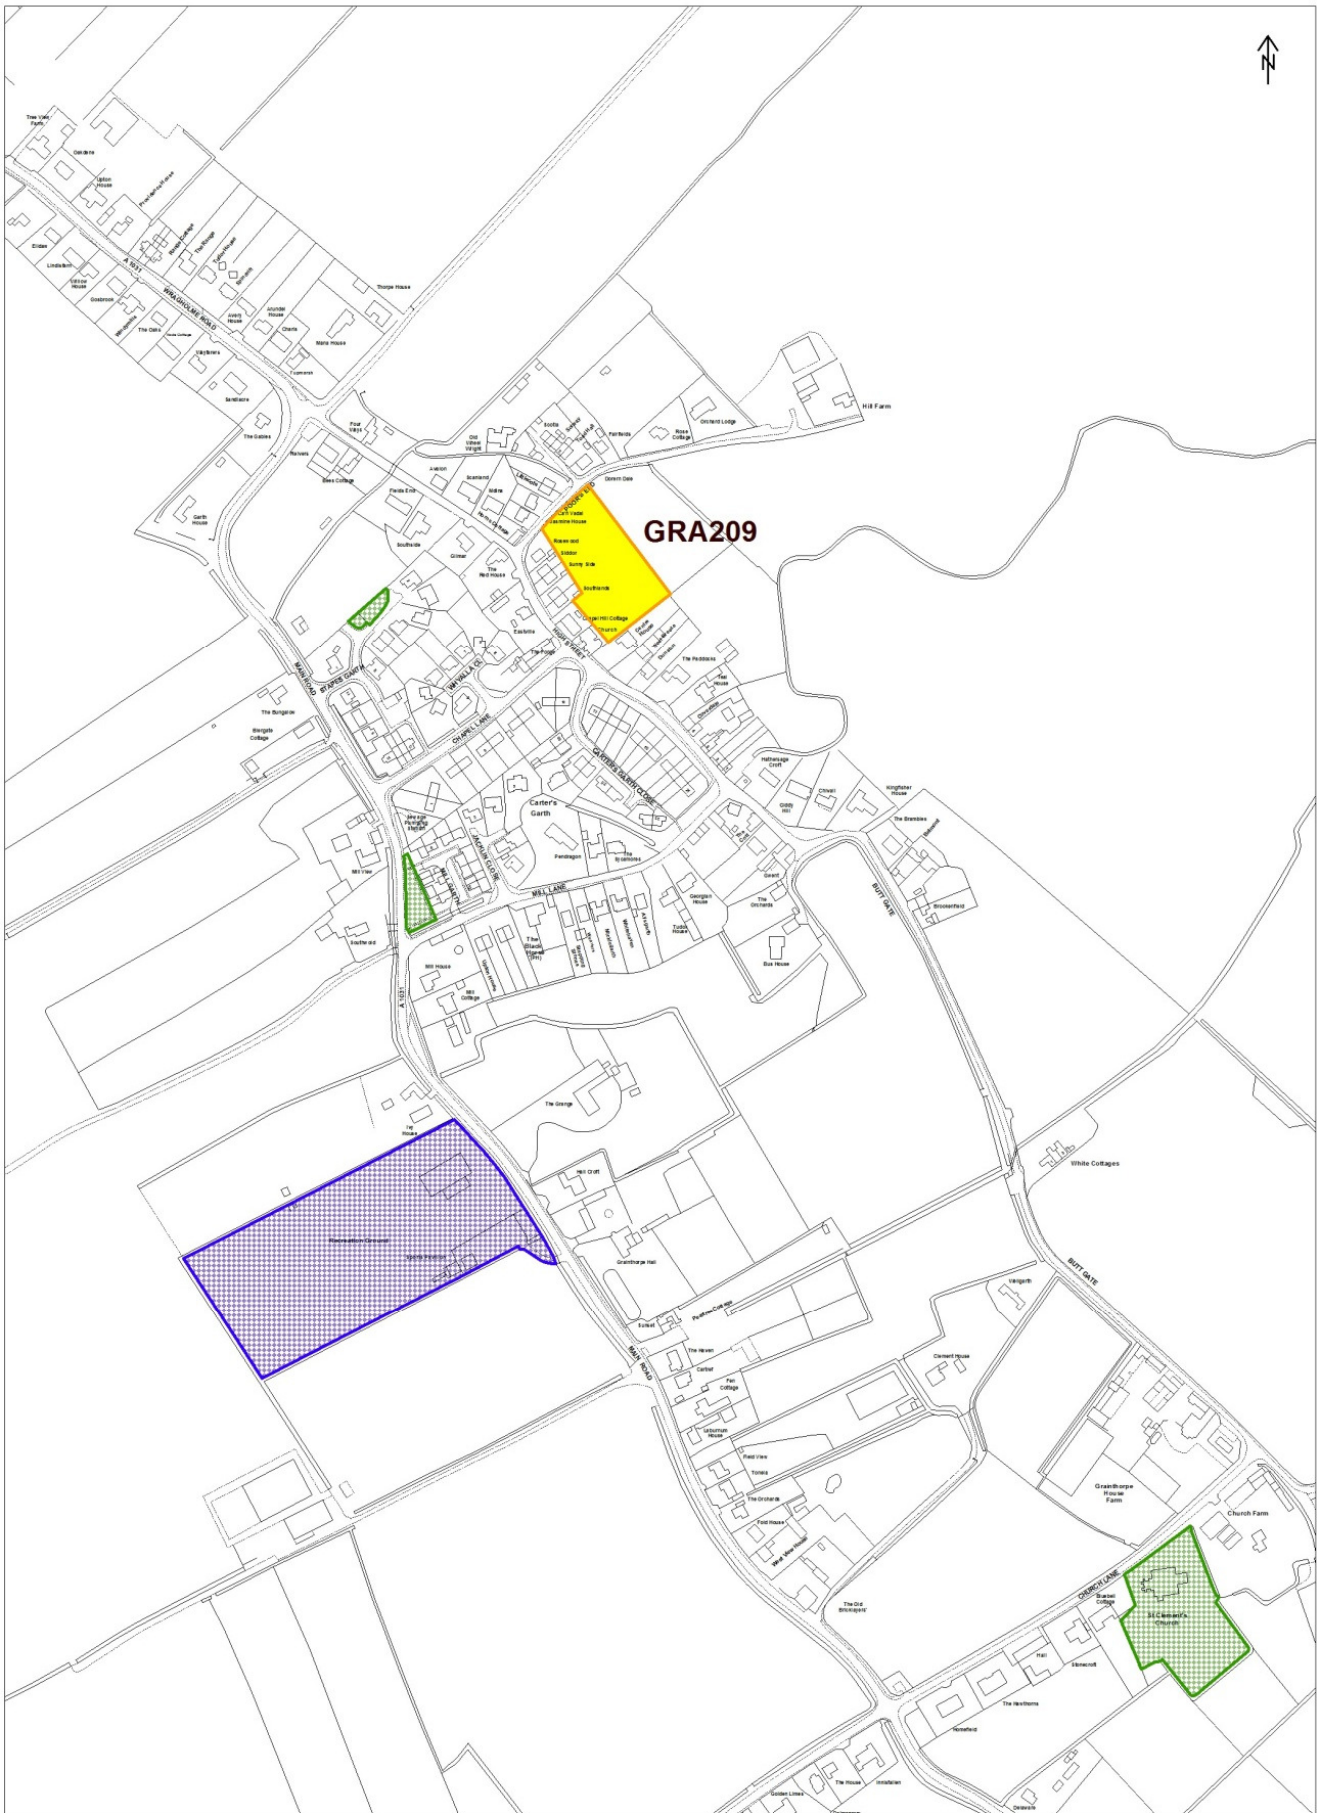

CS5 - Revised Wind Energy Policy Map

Wind Energy Policy Map

Key to Settlement Proposals Maps

		Ancient Monuments (SP11)		Parish Boundary (Where Applicable)
		Conservation Areas (SP11)		Served Holiday Accommodation Area (SP19)
		Protected Open Space (SP25 & SP26)		Coastal Amusement Areas (SP14 & SP20)
		Town Centre Boundary (SP14)		Allocated Employment Land (SP13 & SP21)
		Primary Shopping Frontage (SP14)		Proposed Allocated Site (SP3 & SP7)
		Gypsy and Traveller Sites (SP12)		Protected Area Addlethorpe (SP19)
		Sports and Recreation Facility (SP26)		Coastal Country Park (SP20)
		Sites of Nature Conservation Importance (SP24)		Sites of Special Scientific Interest (SP24)
		Lincolnshire Wolds AONB (SP23)		Foreshore (SP20)
		Local Wildlife Sites (SP24)		Ancient Woodland (SP11 & SP24)
		Local Nature Reserves (SP24)		Local Geological Sites (SP24)
		Existing Employment Land (SP13 & SP21)		National Nature Reserve (SP24)

Blank Page

SP3 - Revised Burgh le Marsh Settlement Proposals Map

SP4 - Revised Burgh le Marsh Map showing Gypsy and Traveller Site

SP5 - Revised Coningsby/Tattershall Settlement Proposals Map

SP6 - Revised Coningsby/Tattershall Settlement Proposals Map

SP7 - Revised Tattershall Lakes Country Park Map One

SP8 - Revised Tattershall Lakes Country Park Map Two

SP9 - Revised Grainthorpe Settlement Proposals Map

SP10 - Revised Hogsthorpe Settlement Proposals Map

SP11 - Revised Horncastle Settlement Proposals Map

SP12 - Revised Horncastle Town Centre Settlement Proposals Map