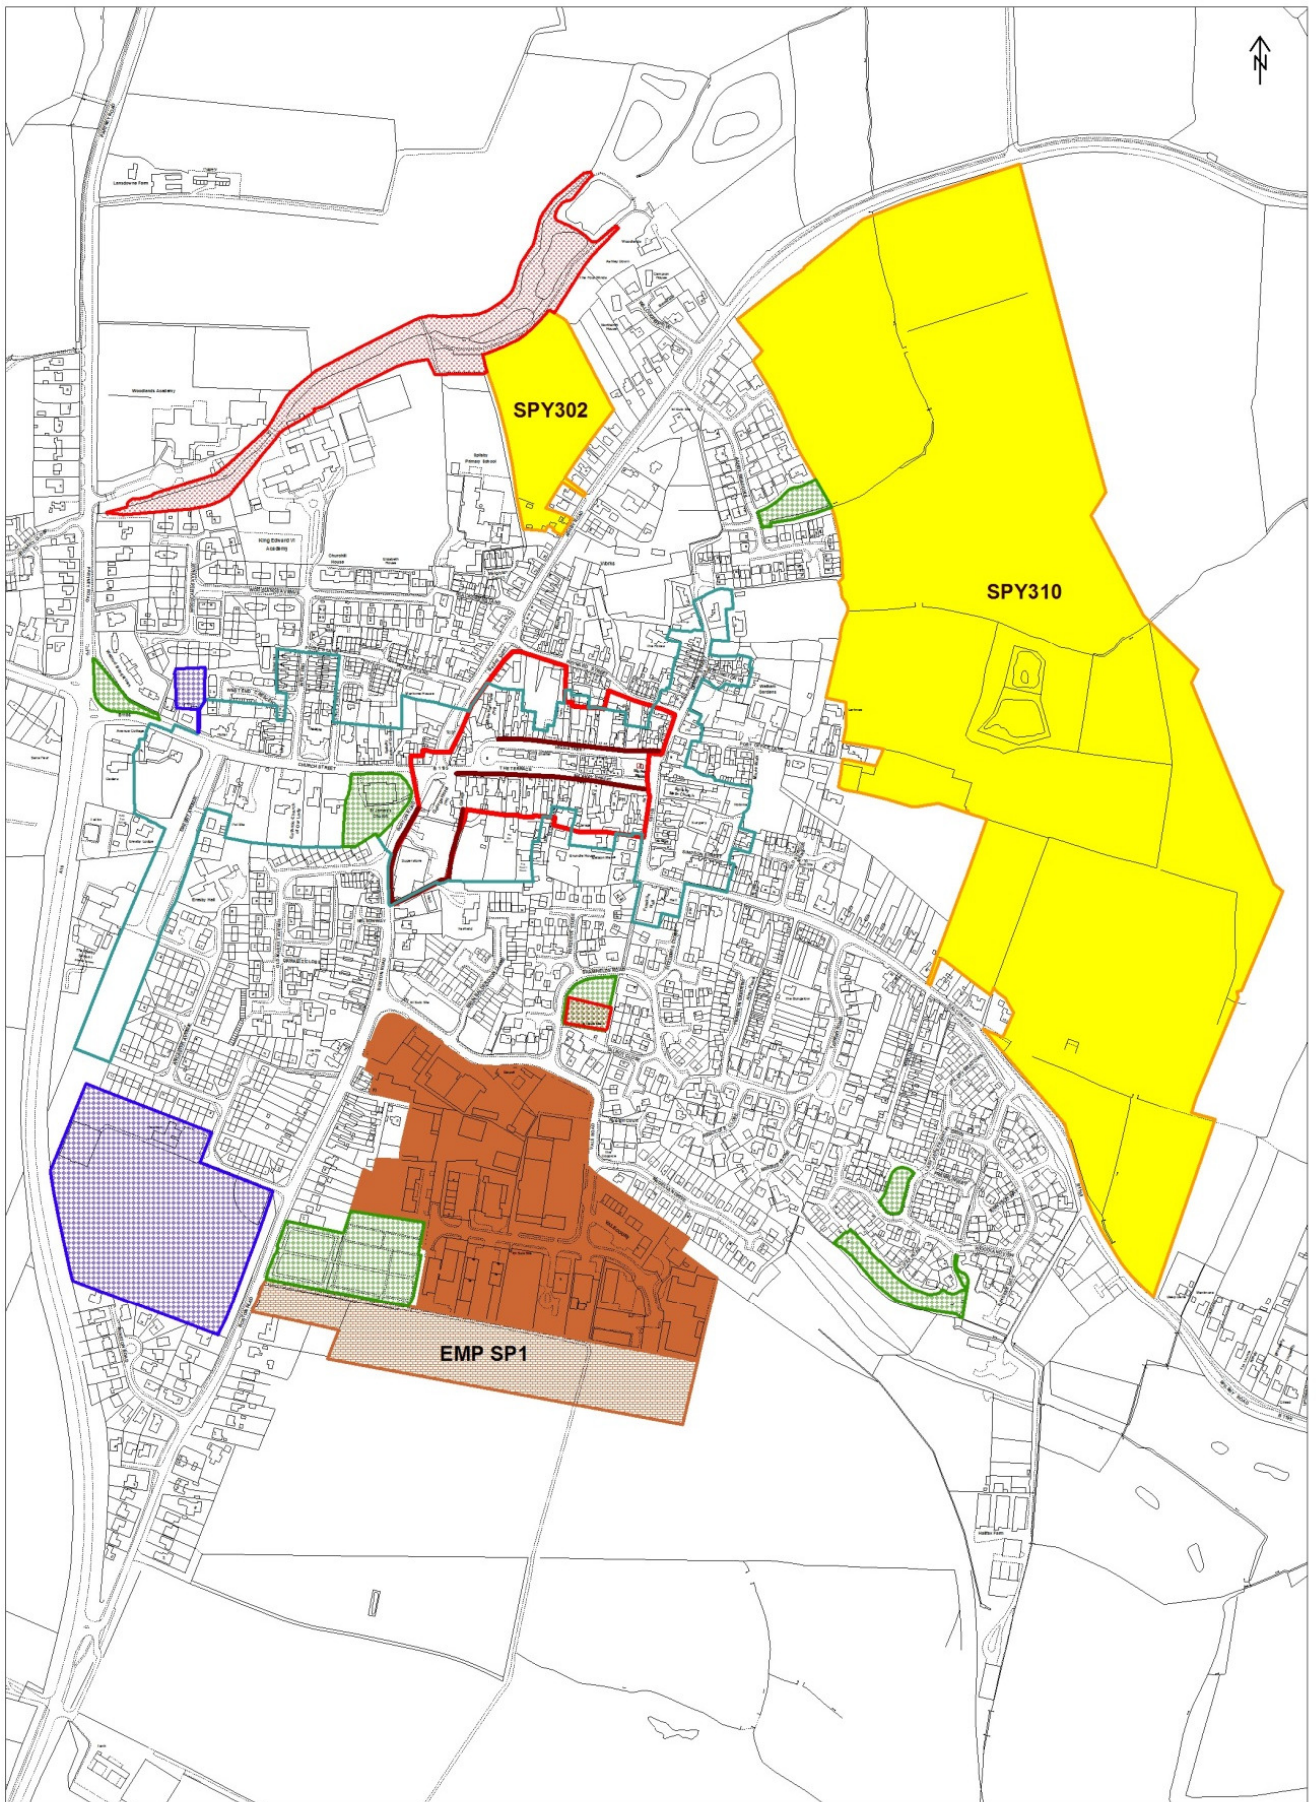

**SP13 - Revised Legbourne Settlement Proposals Map**

# SP15 - Revised Louth Town Centre Settlement Proposals Map

**SP16 - Revised Louth Hubbards Hills Map One**

**SP17 - Revised Louth Hubbards Hills Map Two**

# SP20 - Revised Spilsby Settlement Proposals Map

# SP21 - Revised Stickney Settlement Proposals Map

**SP22 - Revised Tetney Settlement Proposals Map**

**SP24 - Revised Woodhall Spa Settlement Proposals Map**

**SP25 - Revised Woodhall Spa Settlement Proposals Map**