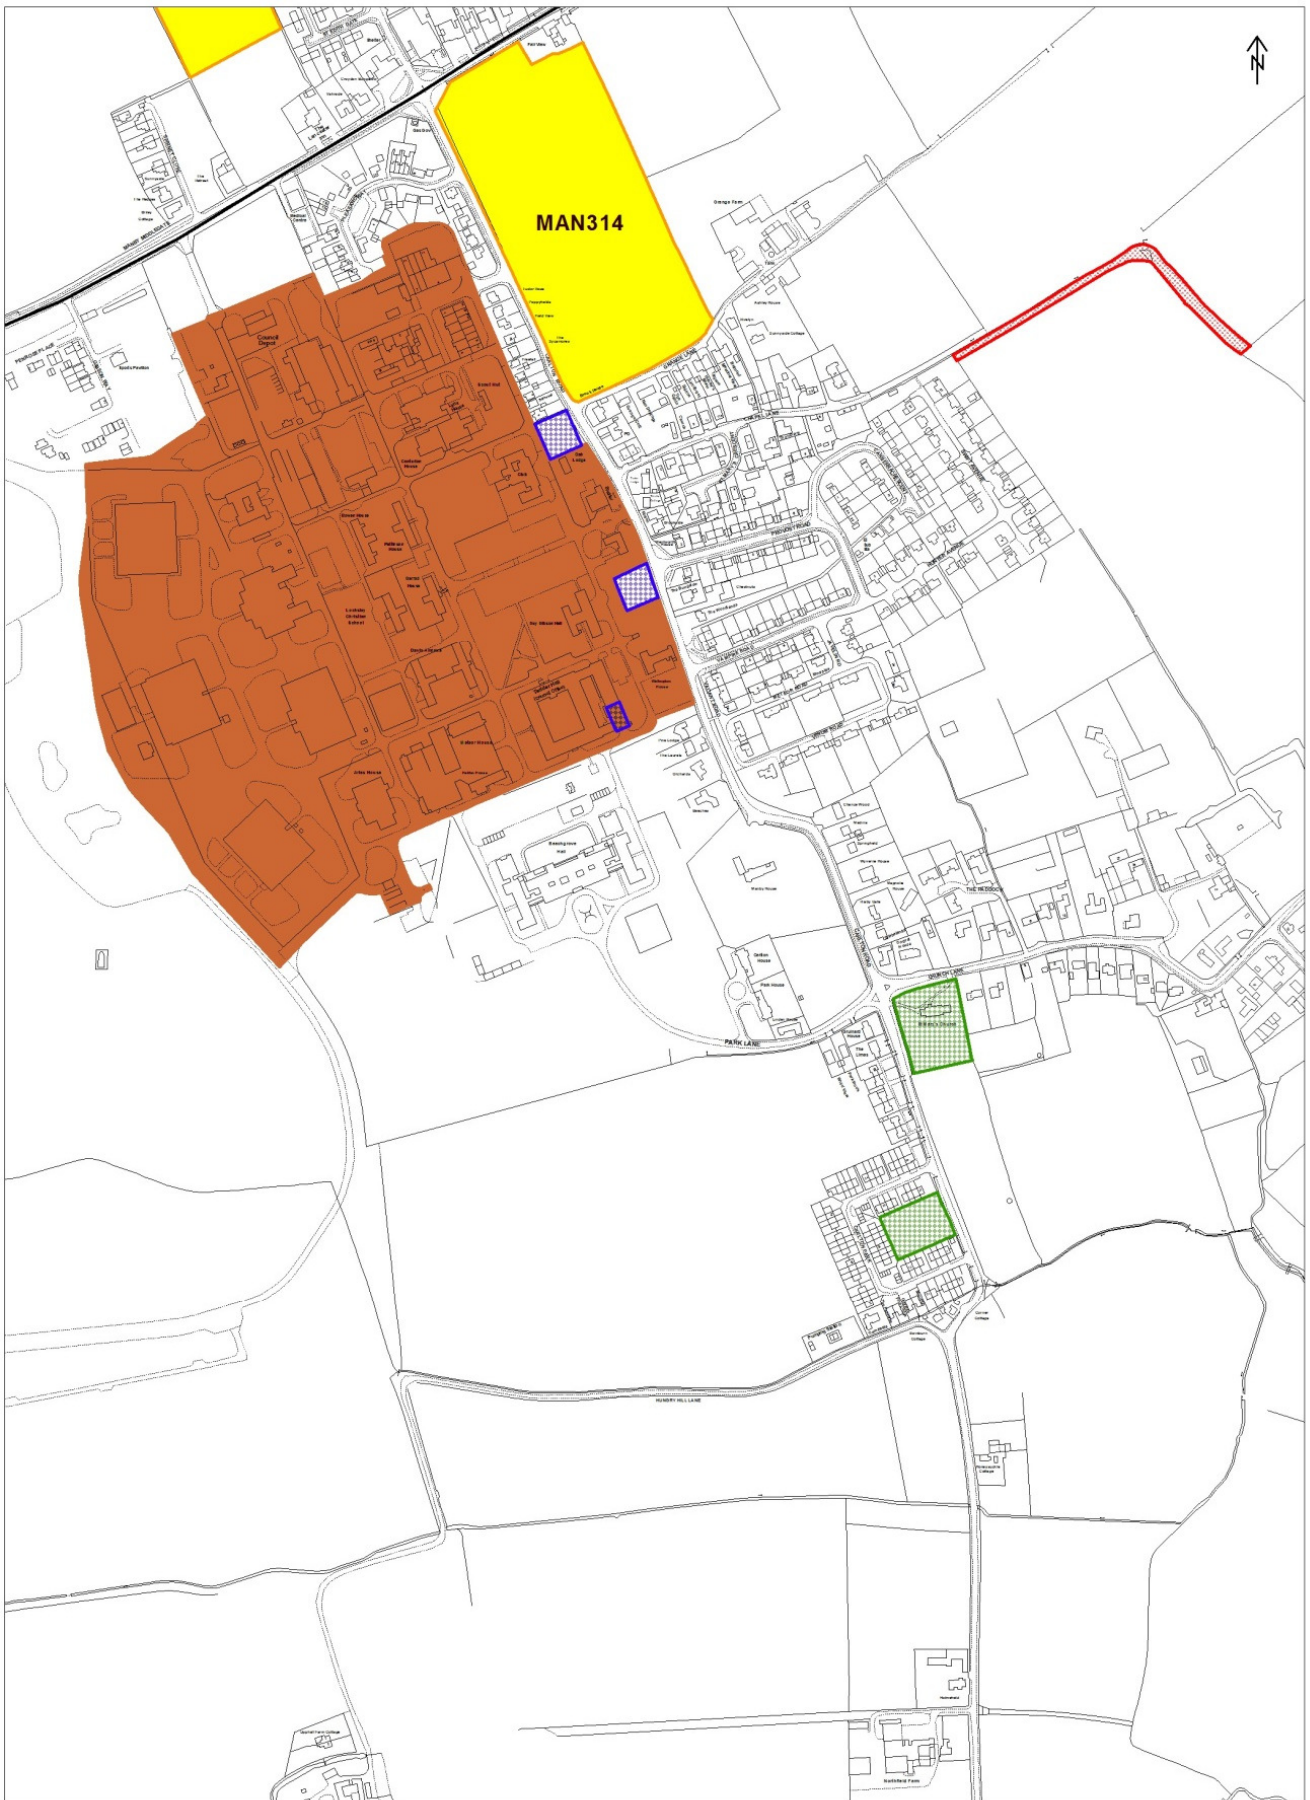

**SP13 - Revised Legbourne Settlement Proposals Map**

# SP14 - Revised Louth Settlement Proposals Map

# SP15 - Revised Louth Town Centre Settlement Proposals Map

**SP16 - Revised Louth Hubbards Hills Map One**

**SP17 - Revised Louth Hubbards Hills Map Two**

# SP20 - Revised Spilsby Settlement Proposals Map