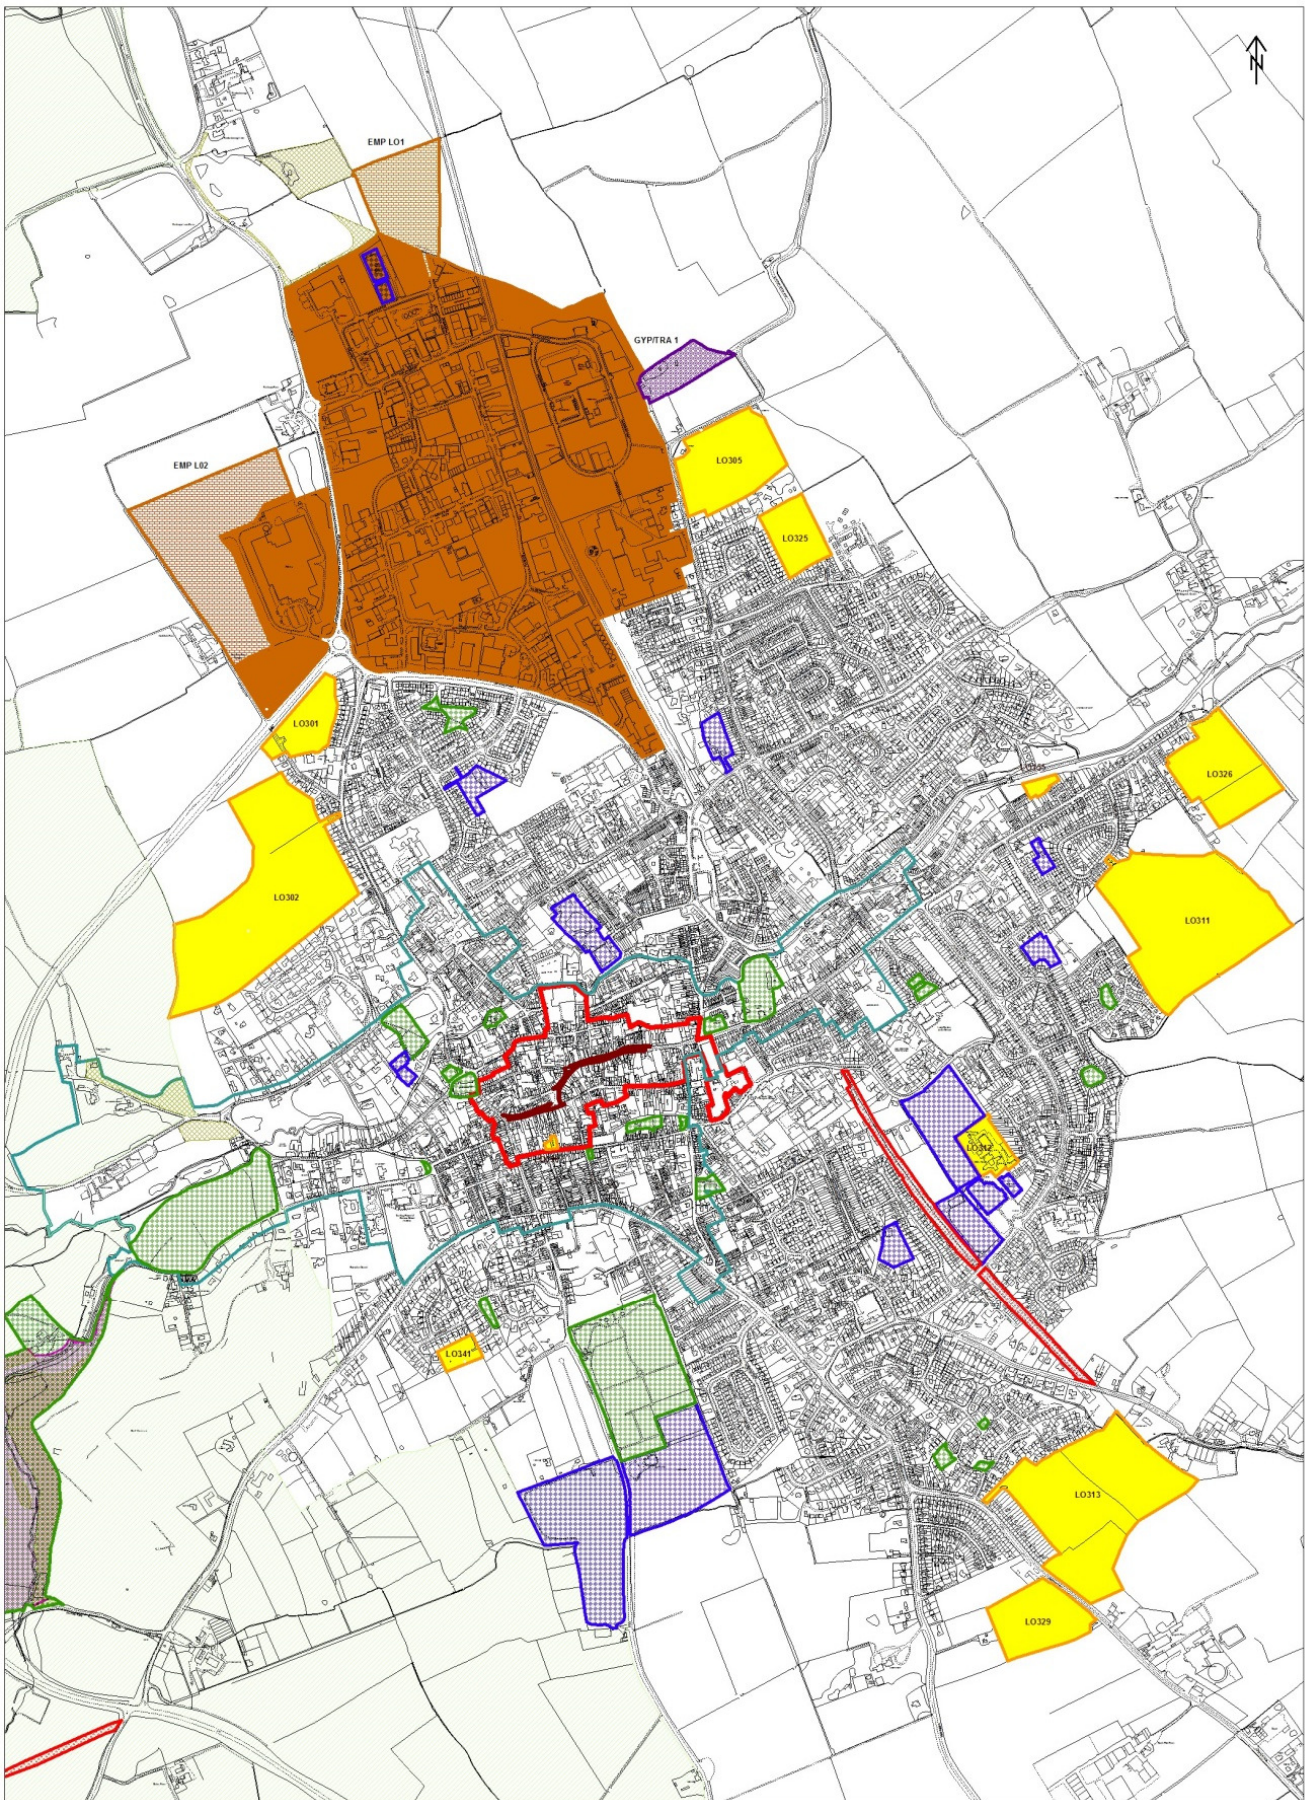

**SP13 - Revised Legbourne Settlement Proposals Map**

# SP14 - Revised Louth Settlement Proposals Map

# SP15 - Revised Louth Town Centre Settlement Proposals Map

**SP16 - Revised Louth Hubbards Hills Map One**

**SP17 - Revised Louth Hubbards Hills Map Two**

# SP21 - Revised Stickney Settlement Proposals Map

**SP22 - Revised Tetney Settlement Proposals Map**

**SP24 - Revised Woodhall Spa Settlement Proposals Map**

**SP25 - Revised Woodhall Spa Settlement Proposals Map**