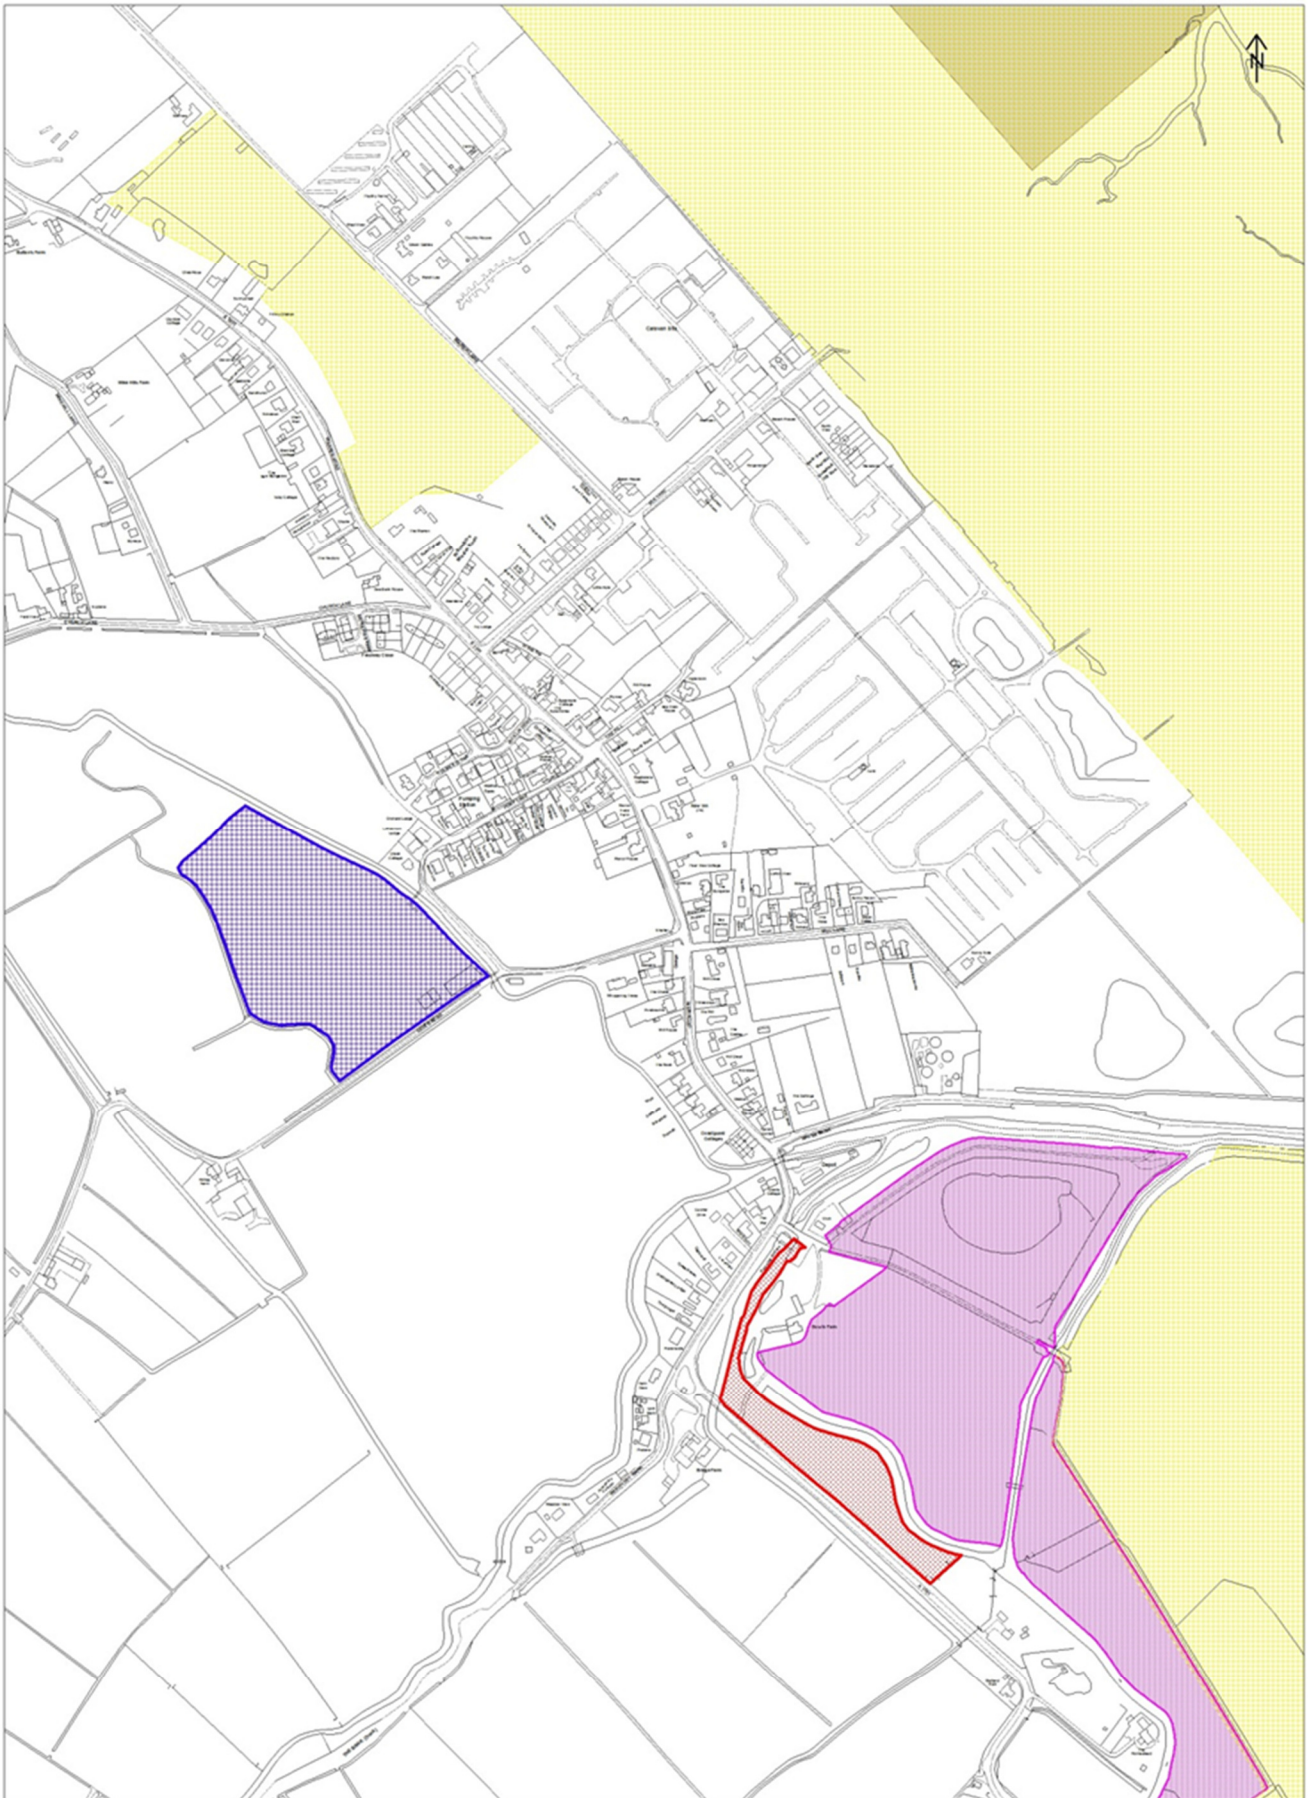

**SP26 - Revised Wragby Settlement Proposals Map**

# SP29 - Revised Mablethorpe/Trusthorpe Settlement Proposals Map

## SP30 - Revised Sutton on Sea Settlement Proposals Map

**SP31 - Revised North Somercotes Settlement Proposals Map**

## SP32 - Revised Saltfleet Settlement Proposals Map