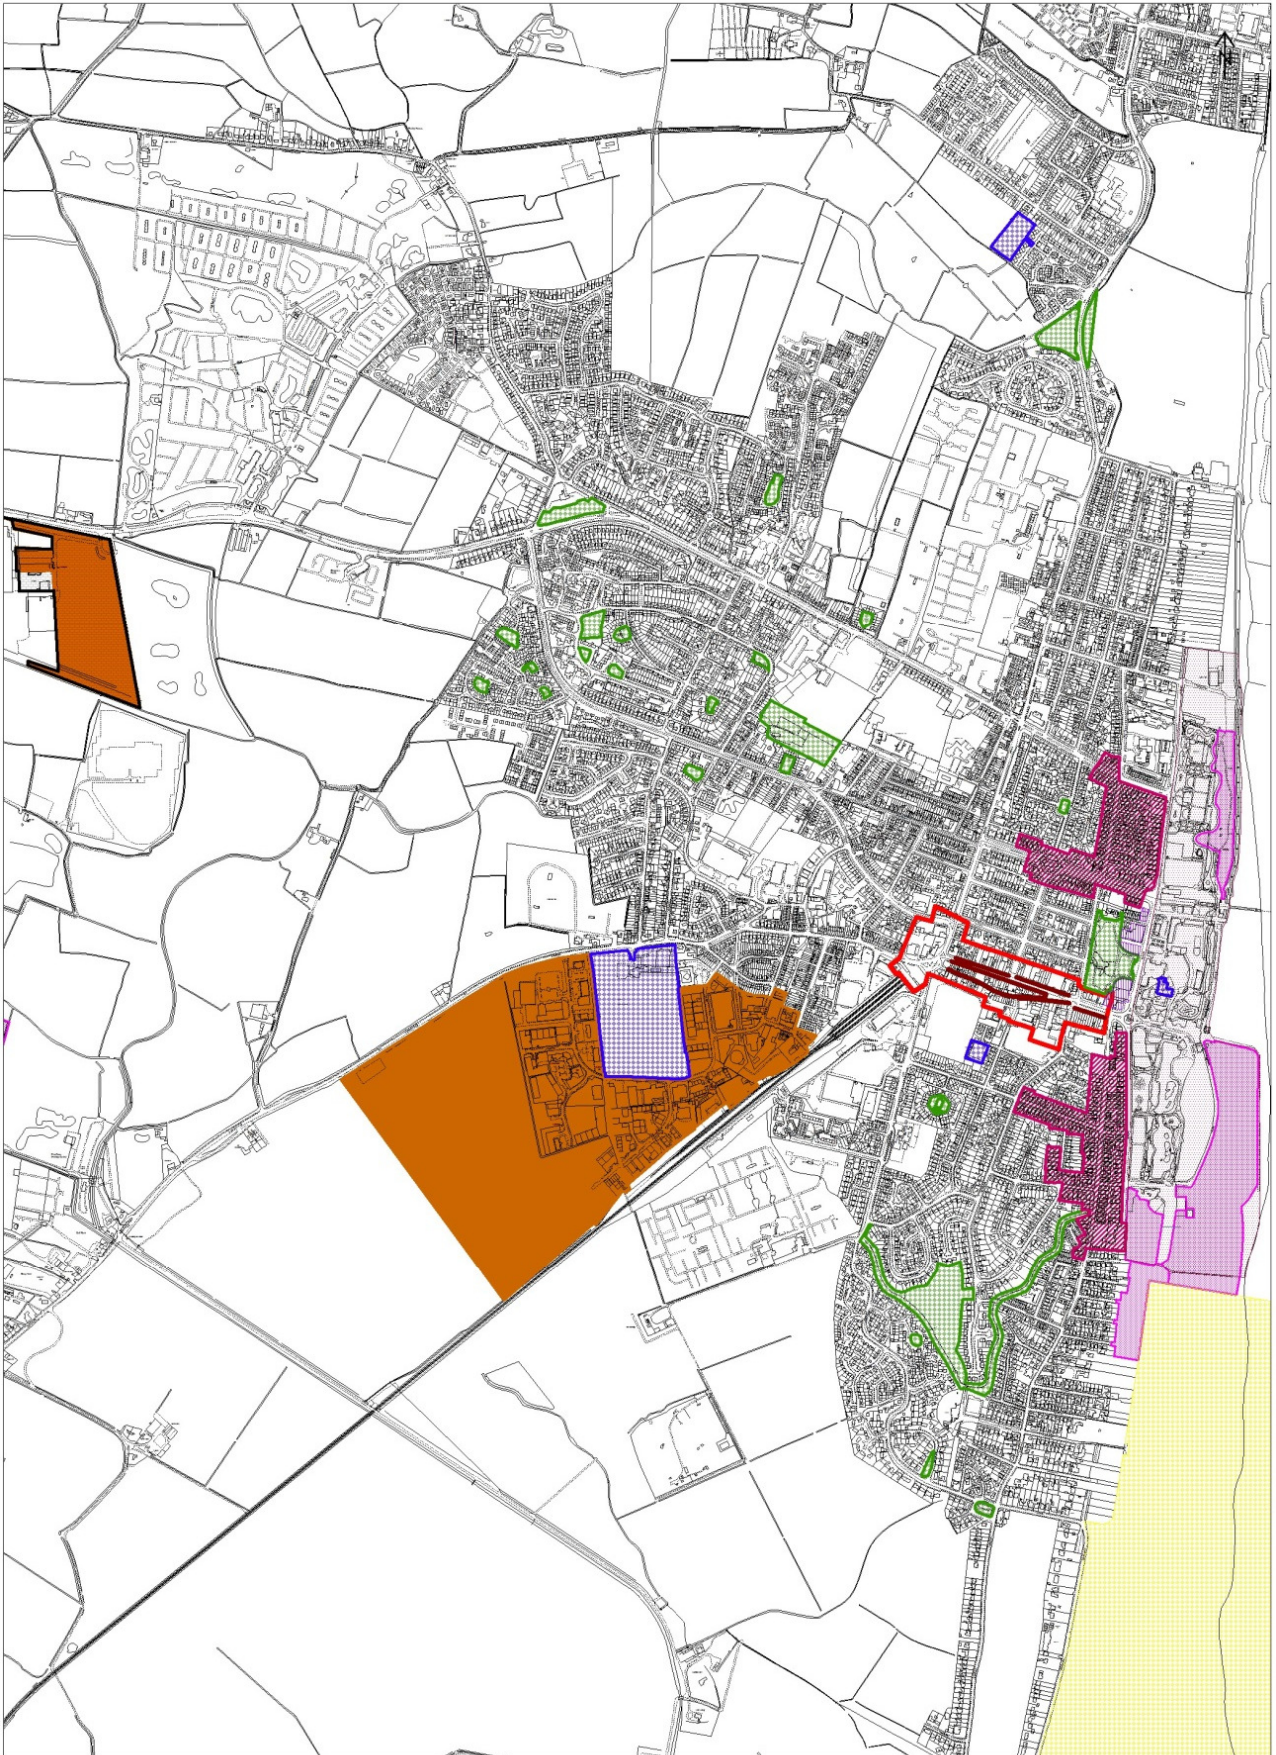

SP33 - Revised Skegness Settlement Proposals Map