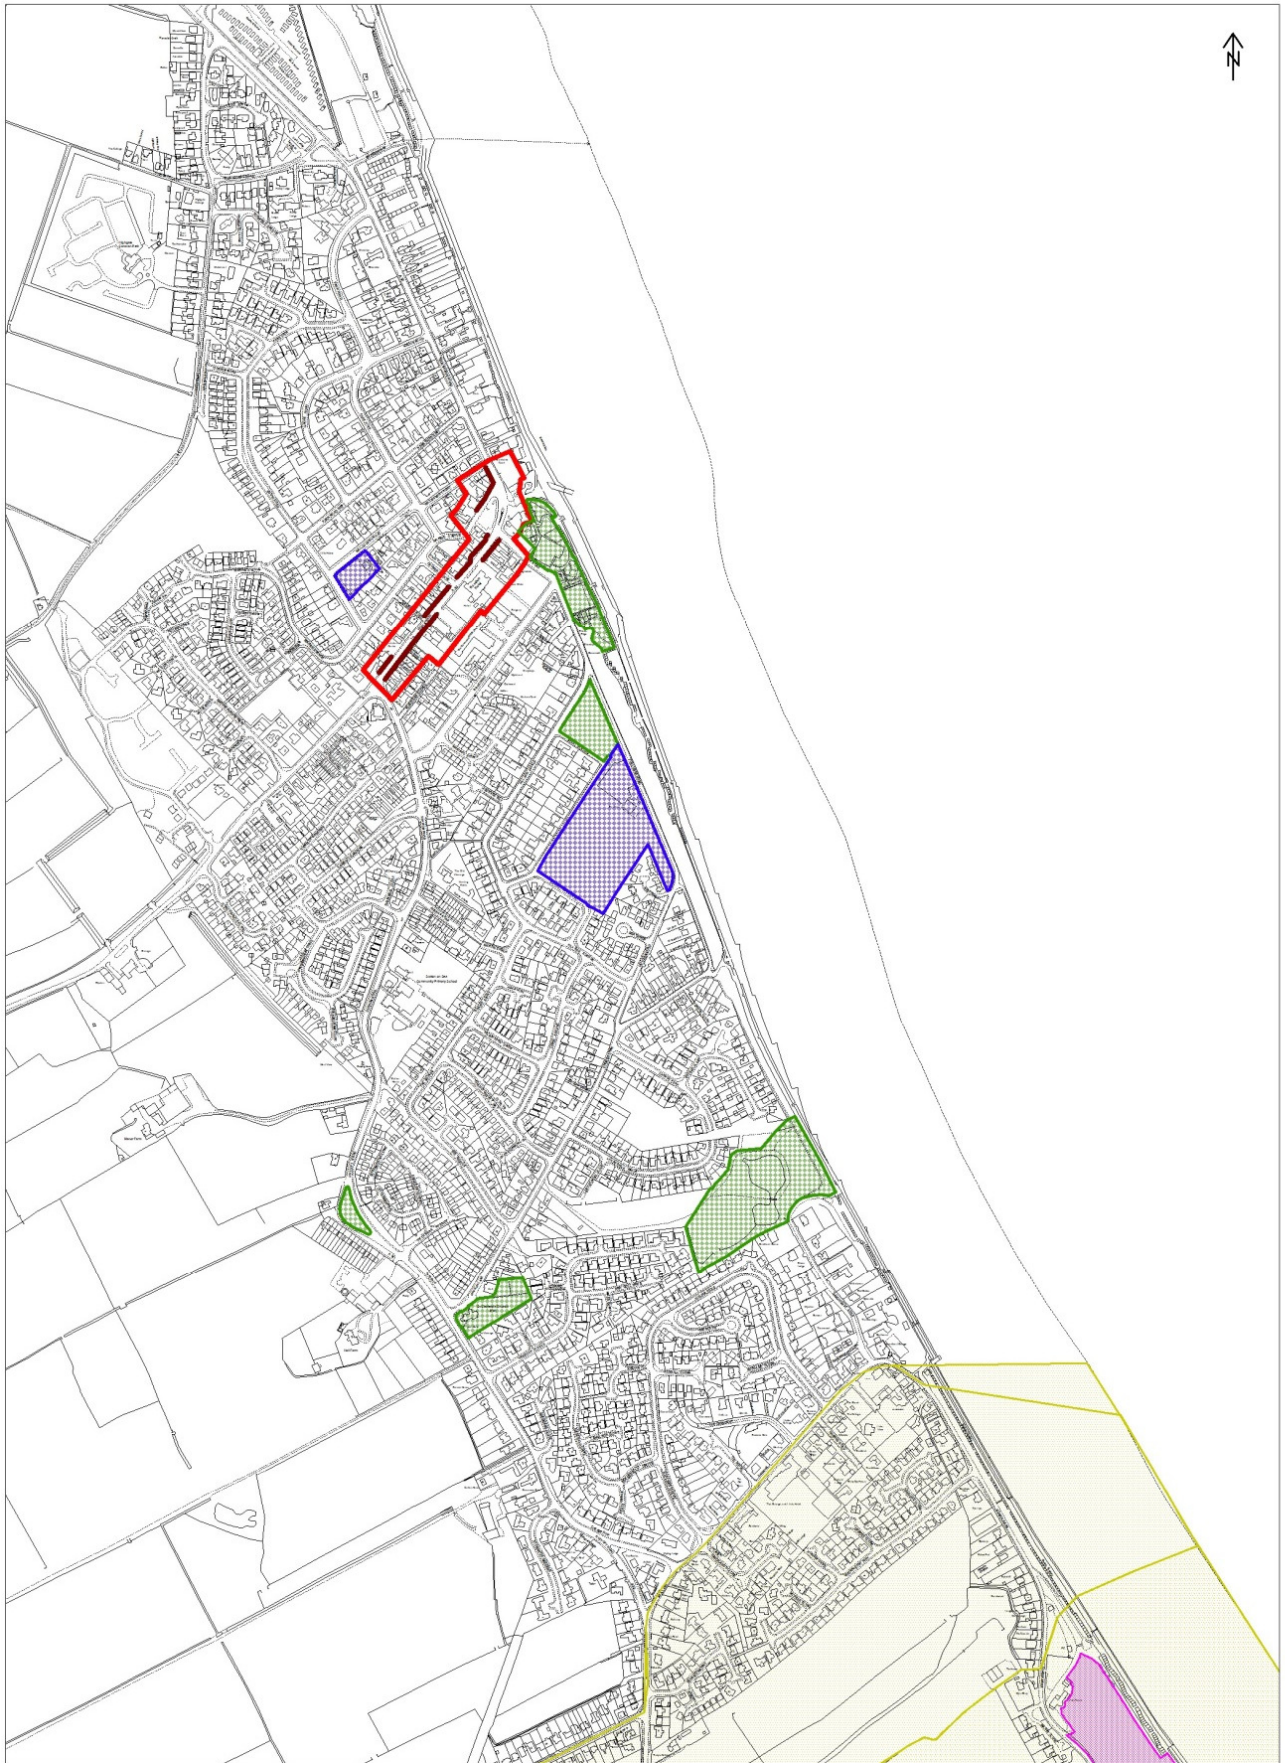

SP30 - Revised Sutton on Sea Settlement Proposals Map