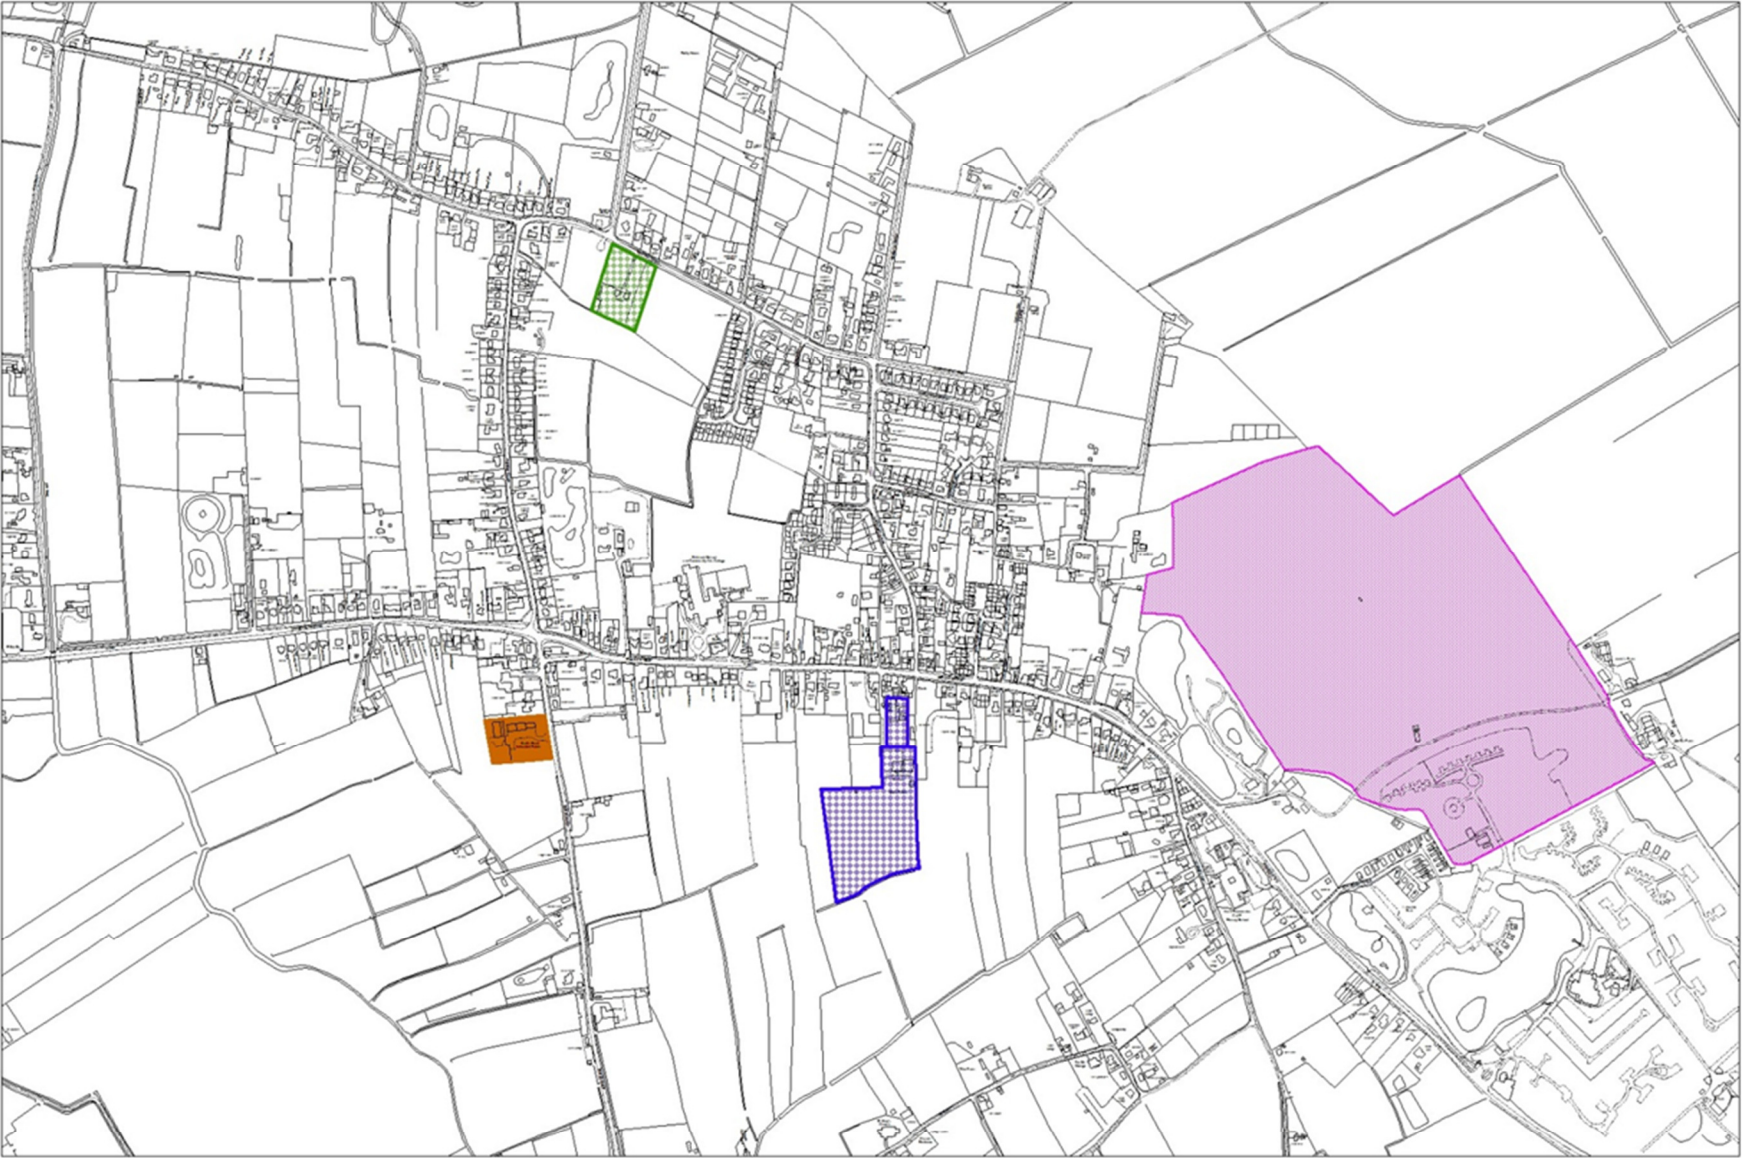

**SP26 - Revised Wragby Settlement Proposals Map**

# SP29 - Revised Mablethorpe/Trusthorpe Settlement Proposals Map

## SP30 - Revised Sutton on Sea Settlement Proposals Map

**SP31 - Revised North Somercotes Settlement Proposals Map**

## SP32 - Revised Saltfleet Settlement Proposals Map