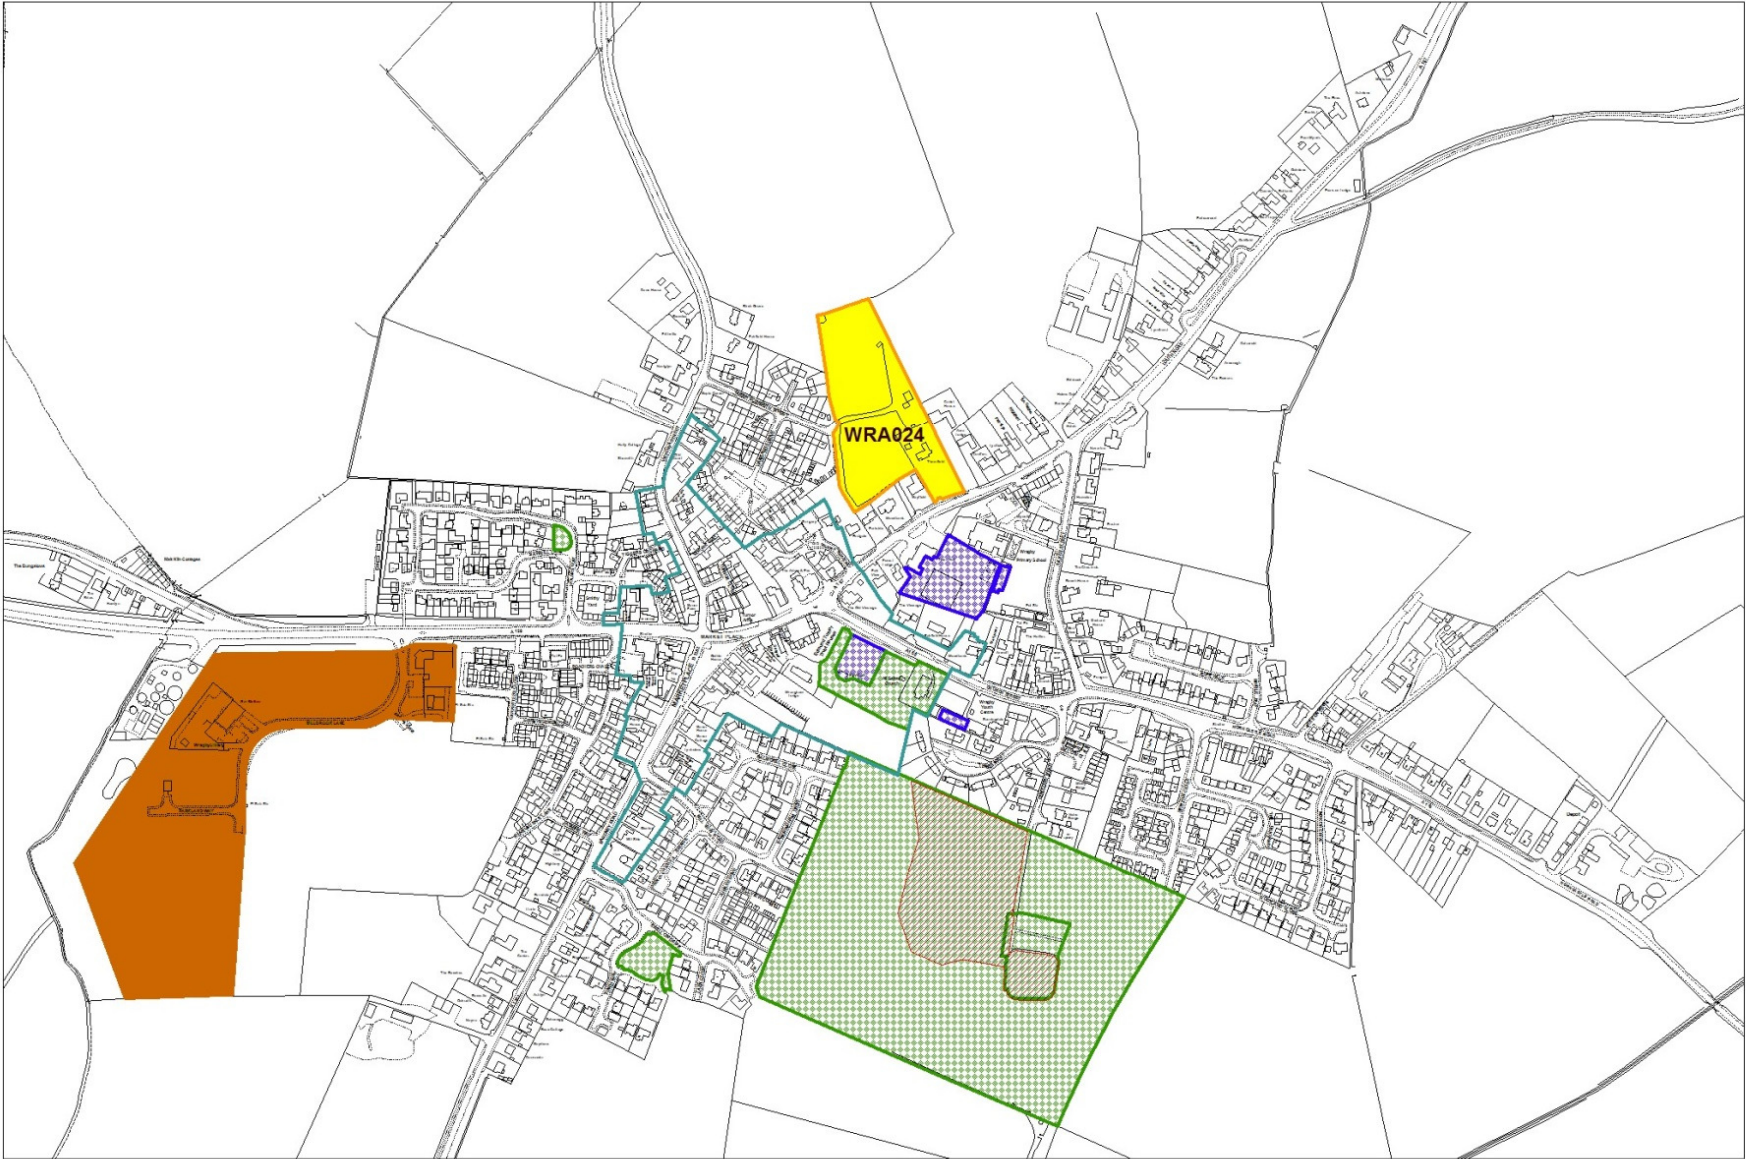

**SP26 - Revised Wragby Settlement Proposals Map**

# SP27 - Revised Chapel St Leonards Settlement Proposals Map

**SP28 - Revised Ingoldmells Settlement Proposals Map**

# SP29 - Revised Mablethorpe/Trusthorpe Settlement Proposals Map

## SP32 - Revised Saltfleet Settlement Proposals Map